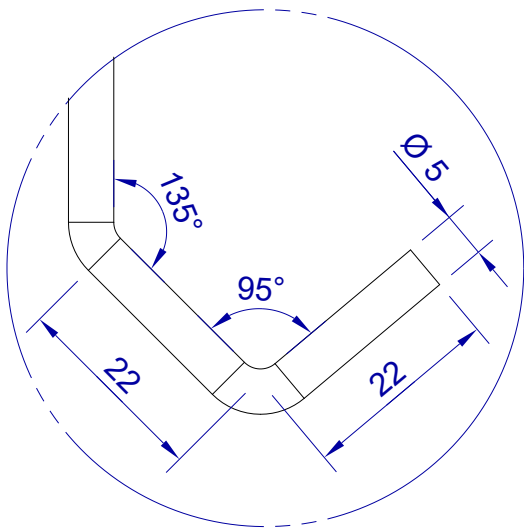

This drawing is HangOn AB property. It can't be reproduced or communicated without our written agreement

hang[®]
On

Product no.
300X5,0 PDVX2
Description
Hook, stock item