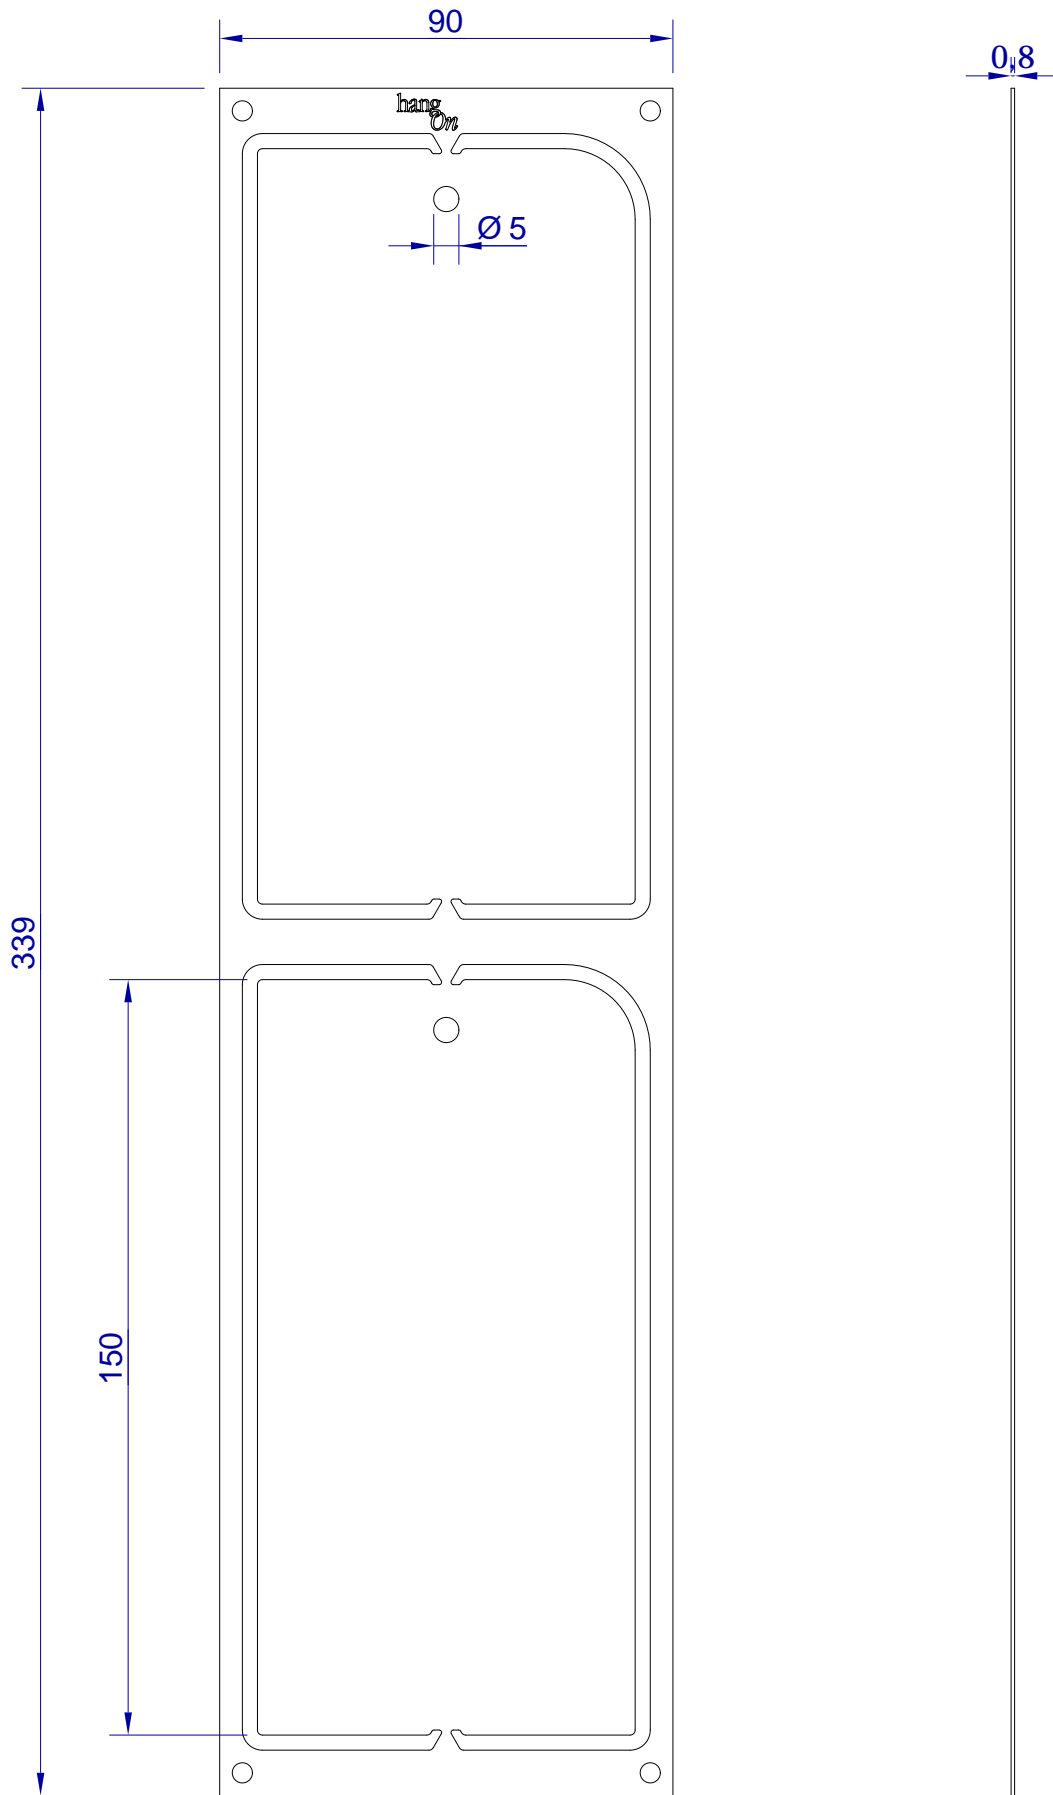

This drawing is HangOn AB property. It can't be reproduced or communicated without our written agreement

Product no.  
KOP 75X150 2A

Description  
HangOn Test panels with protective film, Alu.