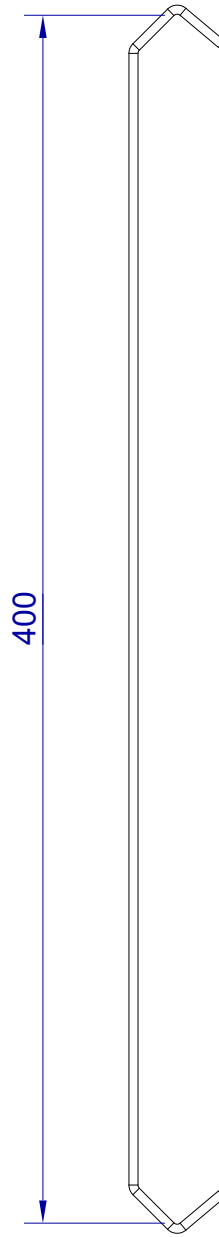

This drawing is HangOn AB property. It can't be reproduced or communicated without our written agreement

Product no.	400X2,5 PDVX2
Description	Hook, stock item