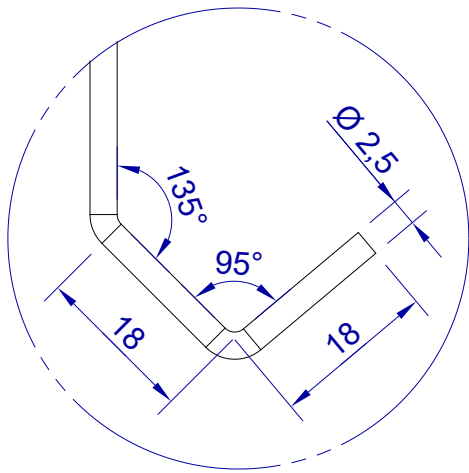

This drawing is HangOn AB property. It can't be reproduced or communicated without our written agreement

Product no.	400X2,5 PDVX2
Description	Hook, stock item