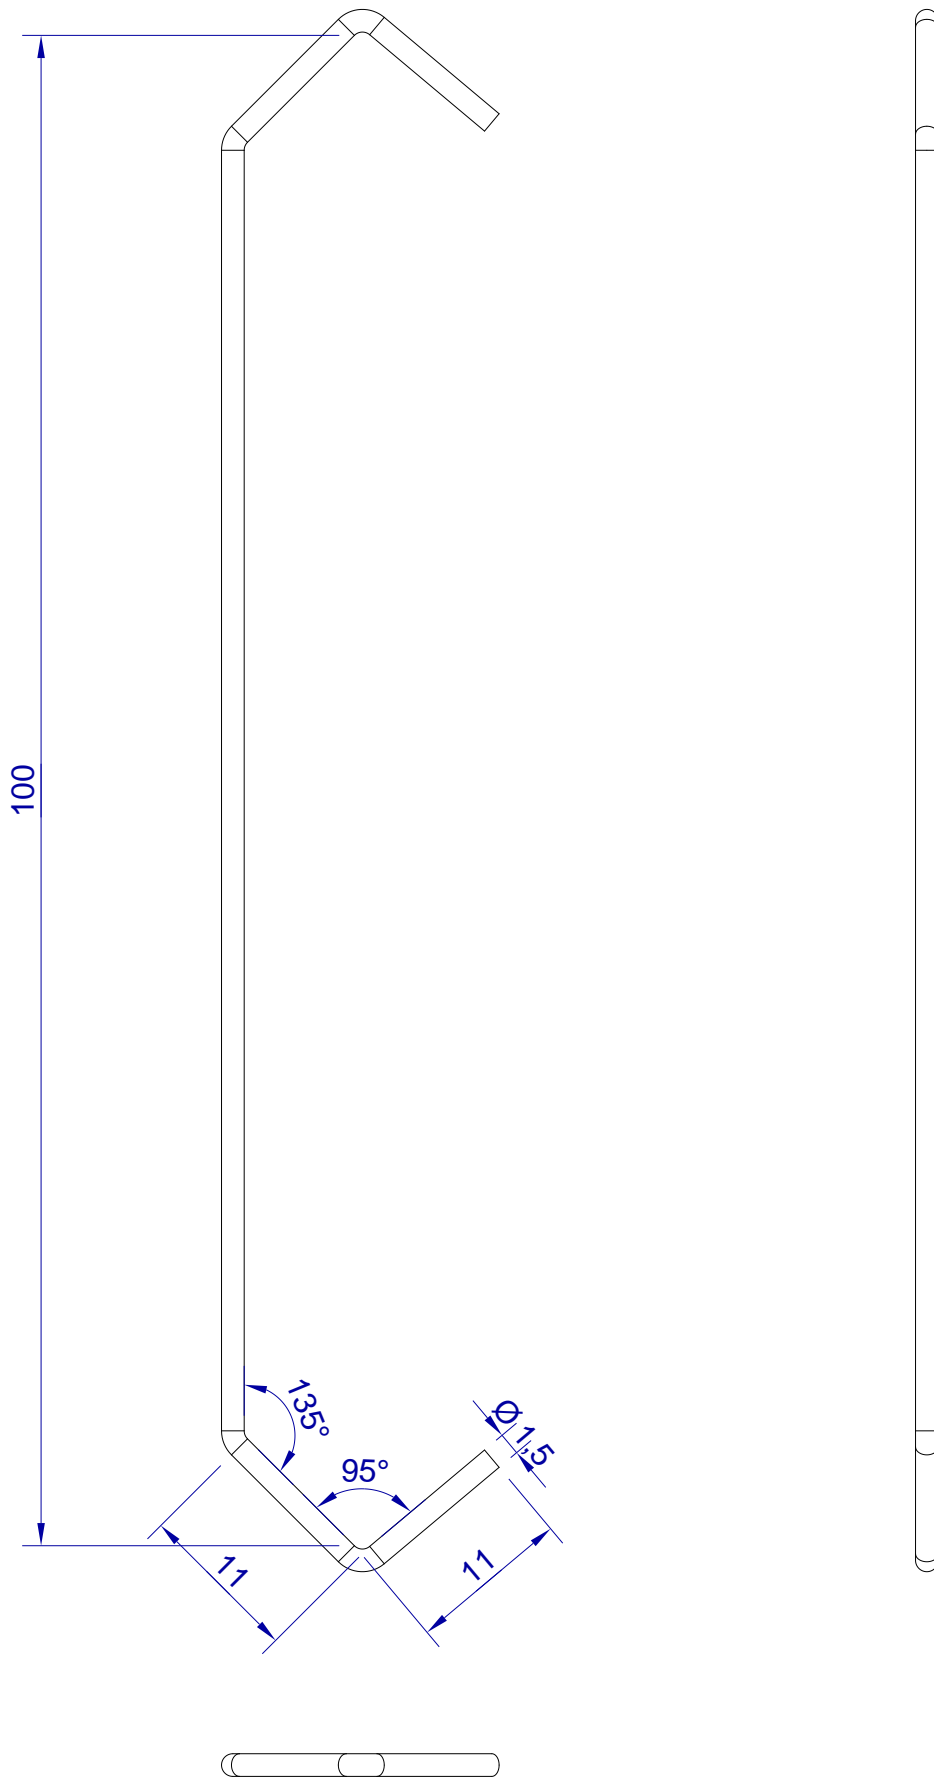

This drawing is HangOn AB property. It can't be reproduced or communicated without our written agreement

hang[®]
On

Product no.

100x1,5 PDVX2 M

Description

Hook Mini, stock item