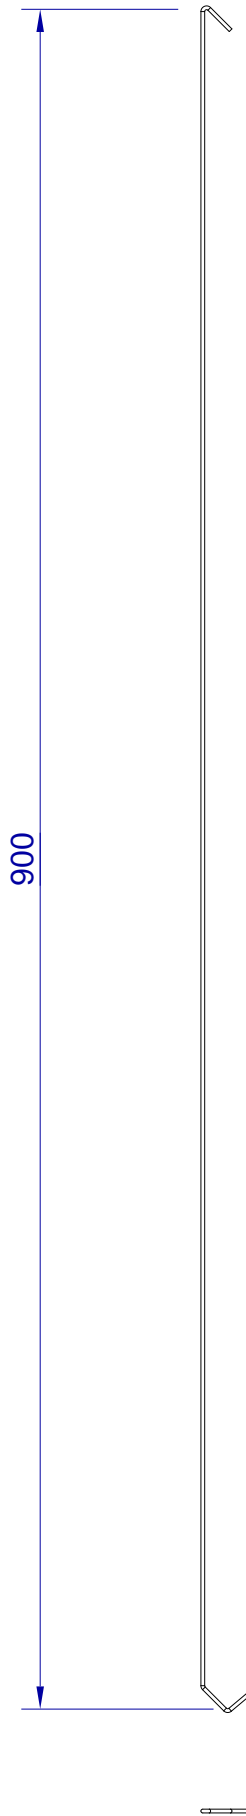

This drawing is HangOn AB property. It can't be reproduced or communicated without our written agreement

hang[®]
On

Product no.
900X2,0 PDV

Description
Hook, stock item