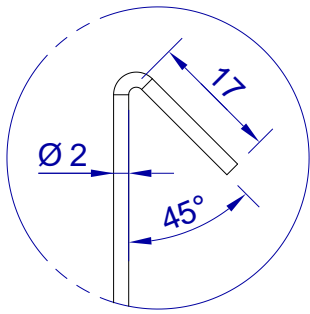

This drawing is HangOn AB property. It can't be reproduced or communicated without our written agreement

hang[®]
On

Product no.
900X2,0 PDV

Description
Hook, stock item