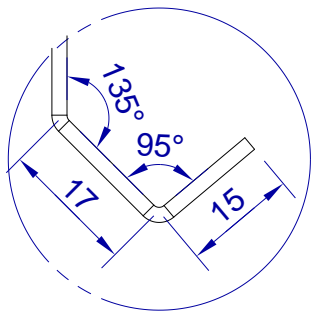

This drawing is HangOn AB property. It can't be reproduced or communicated without our written agreement

hang[®]
On

Product no.
900X2,0 PDV

Description
Hook, stock item