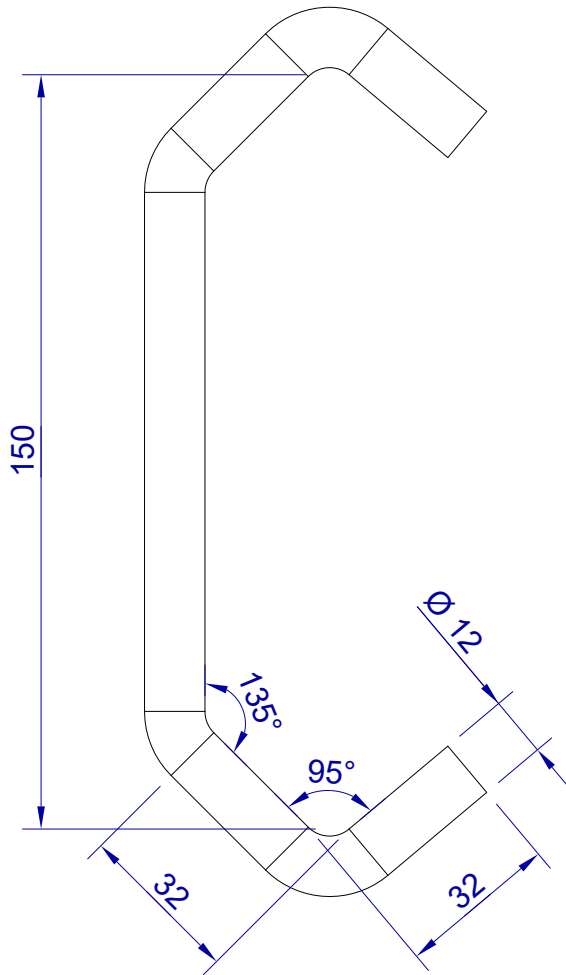

This drawing is HangOn AB property. It can't be reproduced or communicated without our written agreement

hang[®]
On

Product no.
150x12,0 PDVX2
Description
Hook, stock item