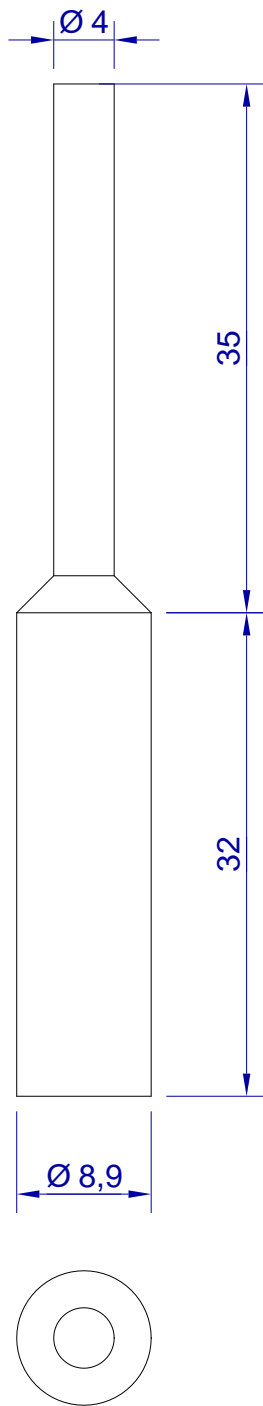

This drawing is HangOn AB property. It can't be reproduced or communicated without our written agreement

hang<sup>®</sup>  
On

Product no.

GD 0350X1260

Description

Cylindrical pull plug Clear

2026-01-20 13:09