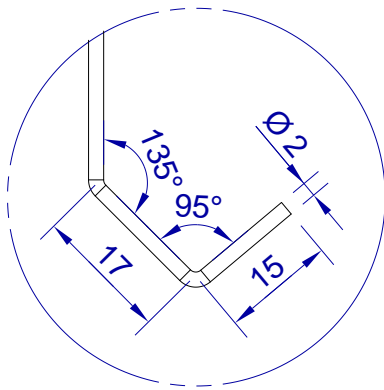

This drawing is HangOn AB property. It can't be reproduced or communicated without our written agreement

hang[®]
On

Product no.
450X2,0 90DVX2
Description
Hook, stock item