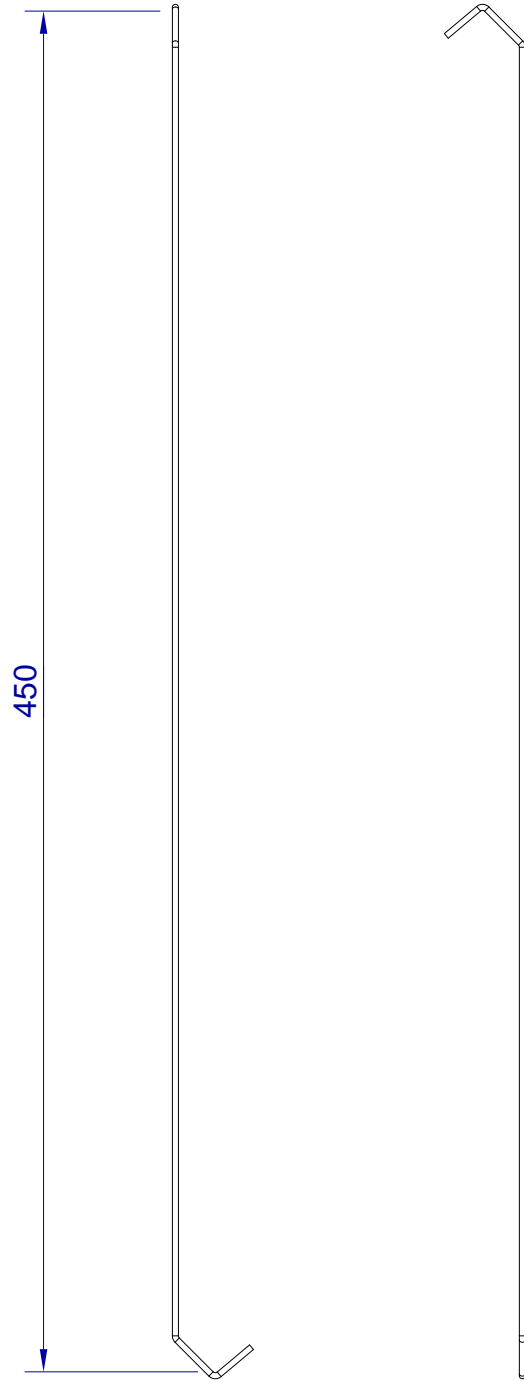

This drawing is HangOn AB property. It can't be reproduced or communicated without our written agreement

hang[®]
On

Product no.
450X2,0 90DVX2
Description
Hook, stock item