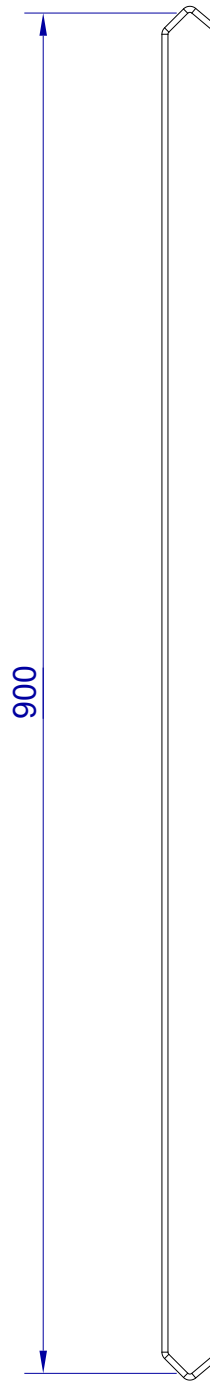

This drawing is HangOn AB property. It can't be reproduced or communicated without our written agreement

Product no.

900X4,0 PDVX2

Description

Hook, stock item NEW BOX QTY