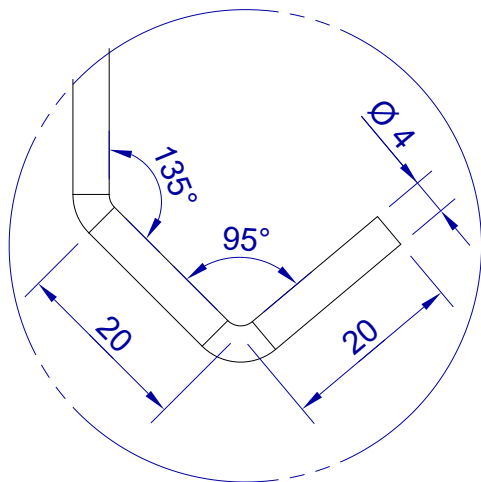

This drawing is HangOn AB property. It can't be reproduced or communicated without our written agreement

Product no.

900X4,0 PDVX2

Description

Hook, stock item NEW BOX QTY