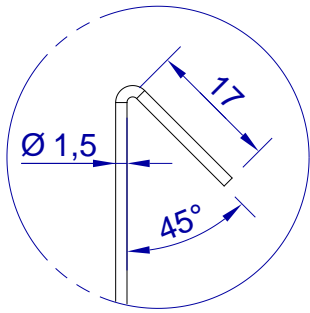

This drawing is HangOn AB property. It can't be reproduced or communicated without our written agreement

hang[®]
On

Product no.
550x1,5 PDV

Description
Hook, stock item