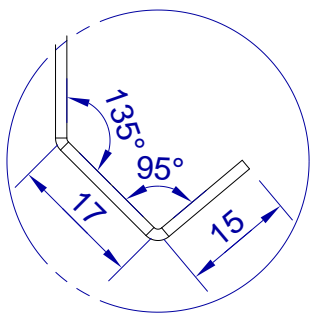

This drawing is HangOn AB property. It can't be reproduced or communicated without our written agreement

hang[®]
On

Product no.
550x1,5 PDV

Description
Hook, stock item