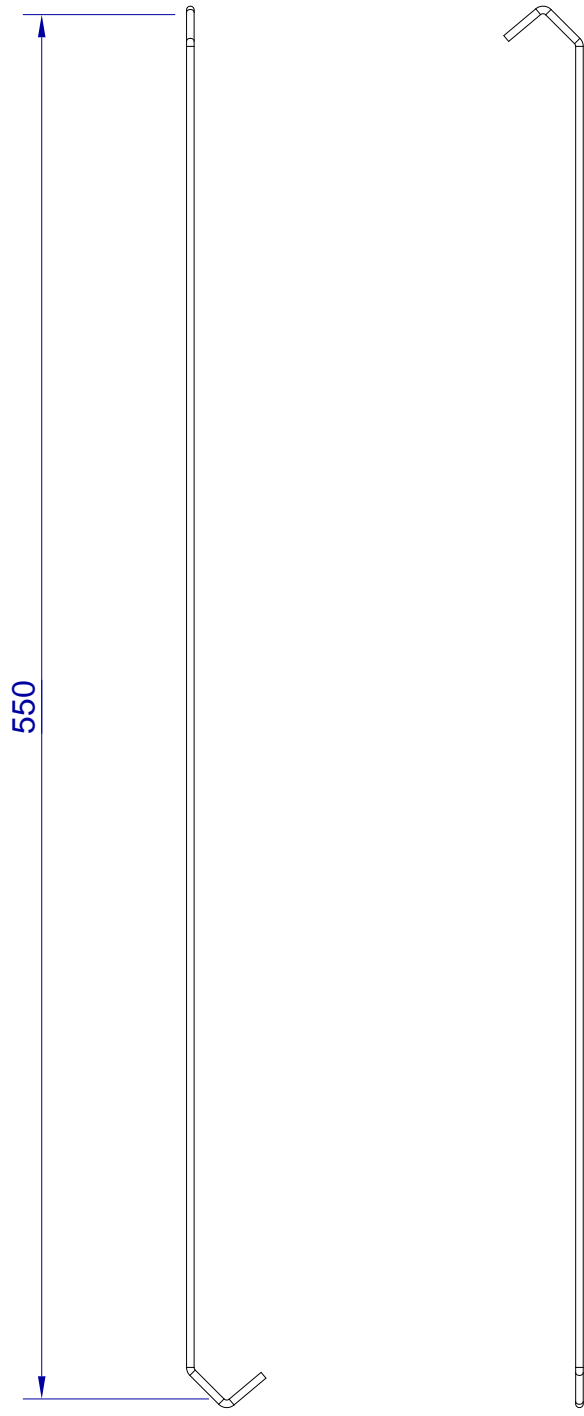

This drawing is HangOn AB property. It can't be reproduced or communicated without our written agreement

hang[®]
On

Product no.
550X3,0 90DVX2
Description
Hook, stock item