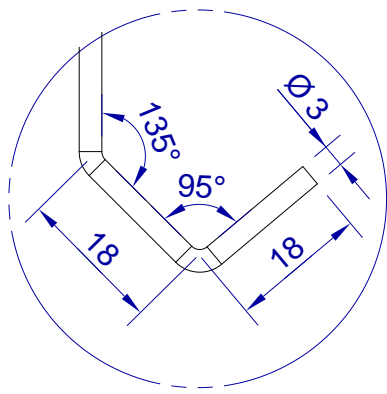

This drawing is HangOn AB property. It can't be reproduced or communicated without our written agreement

hang[®]
On

Product no.
550X3,0 90DVX2
Description
Hook, stock item