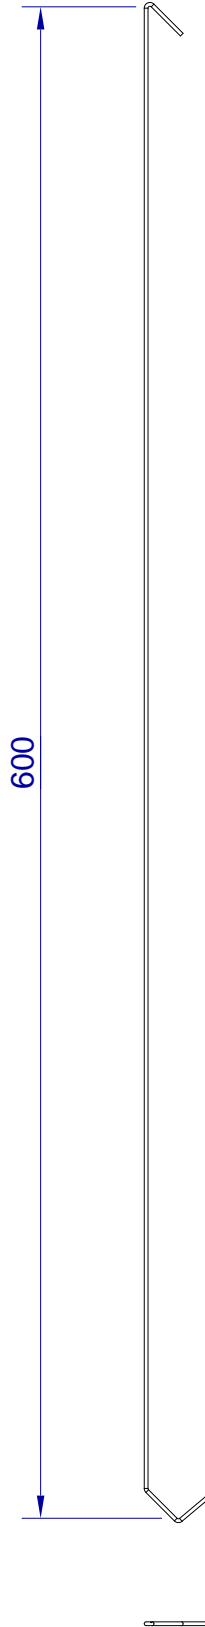

This drawing is HangOn AB property. It can't be reproduced or communicated without our written agreement

hang[®]
On

Product no.
600x1,5 PDV

Description
Hook, stock item