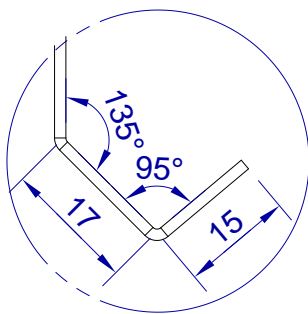

This drawing is HangOn AB property. It can't be reproduced or communicated without our written agreement

hang[®]
On

Product no.
600x1,5 PDV

Description
Hook, stock item