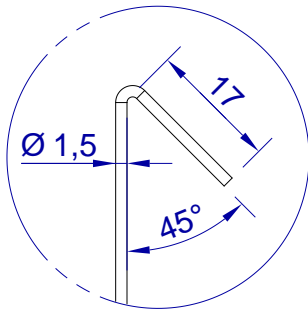

This drawing is HangOn AB property. It can't be reproduced or communicated without our written agreement

hang[®]
On

Product no.
600x1,5 PDV

Description
Hook, stock item