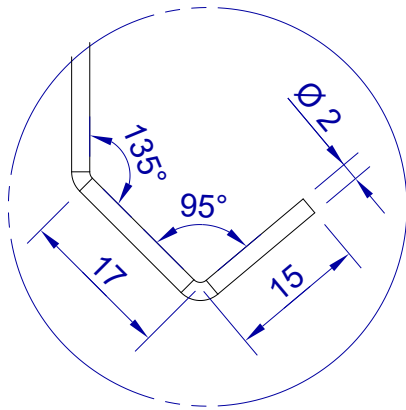

This drawing is HangOn AB property. It can't be reproduced or communicated without our written agreement

Product no.

700X2,0 PDVX2

Description

Hook, stock item NEW BOX QTY