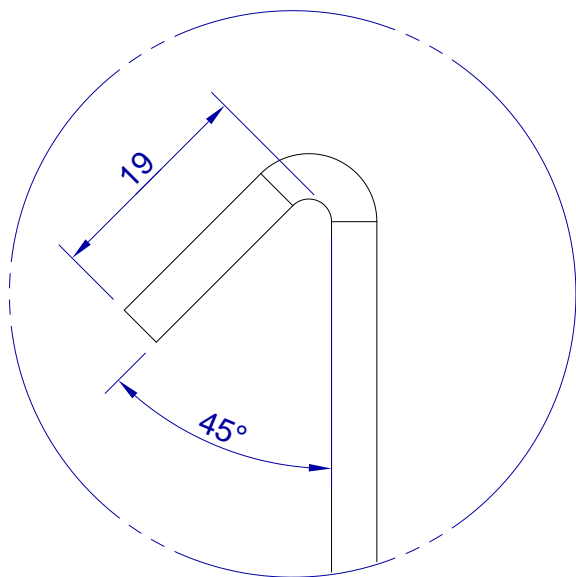

This drawing is HangOn AB property. It can't be reproduced or communicated without our written agreement

hang[®]
On

Product no.
600X4,0 90DV
Description
Hook