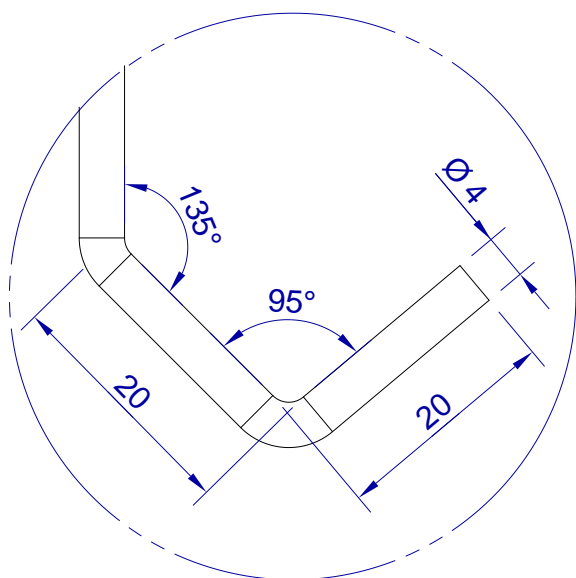

This drawing is HangOn AB property. It can't be reproduced or communicated without our written agreement

hang[®]
On

Product no.
600X4,0 90DV
Description
Hook