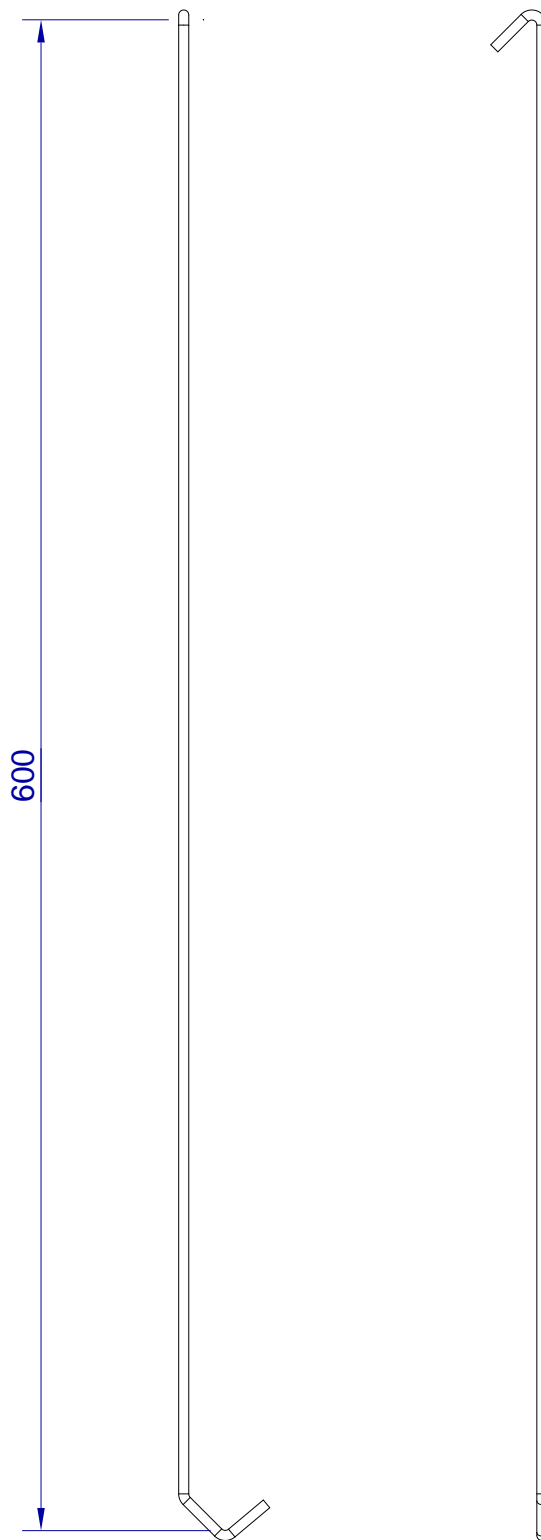

This drawing is HangOn AB property. It can't be reproduced or communicated without our written agreement

hang[®]
On

Product no.
600X4,0 90DV
Description
Hook