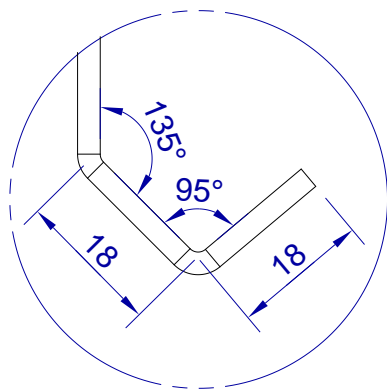

This drawing is HangOn AB property. It can't be reproduced or communicated without our written agreement

hang<sup>®</sup>  
On

Product no.  
550x3,0 PDV

Description  
Hook, stock item