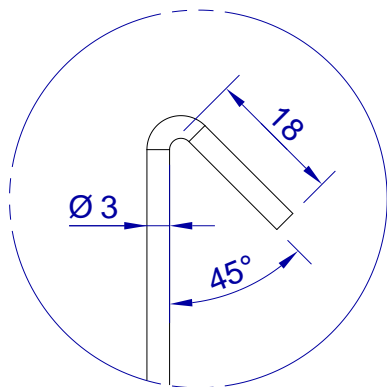

This drawing is HangOn AB property. It can't be reproduced or communicated without our written agreement

hang<sup>®</sup>  
On

Product no.  
550x3,0 PDV

Description  
Hook, stock item