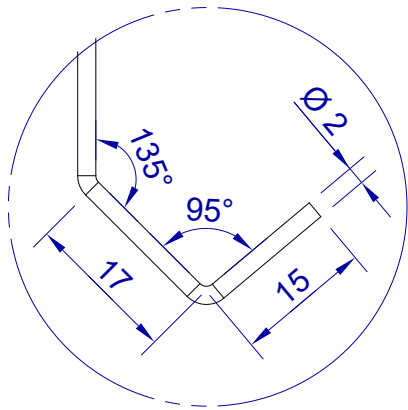

This drawing is HangOn AB property. It can't be reproduced or communicated without our written agreement

hang[®]
On

Product no.
400X2,0 PDVX2
Description
Hook, stock item