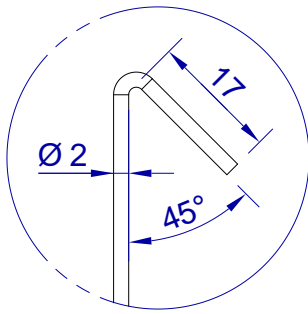

This drawing is HangOn AB property. It can't be reproduced or communicated without our written agreement

hang[®]
On

Product no.
550x2,0 PDV

Description
Hook, stock item