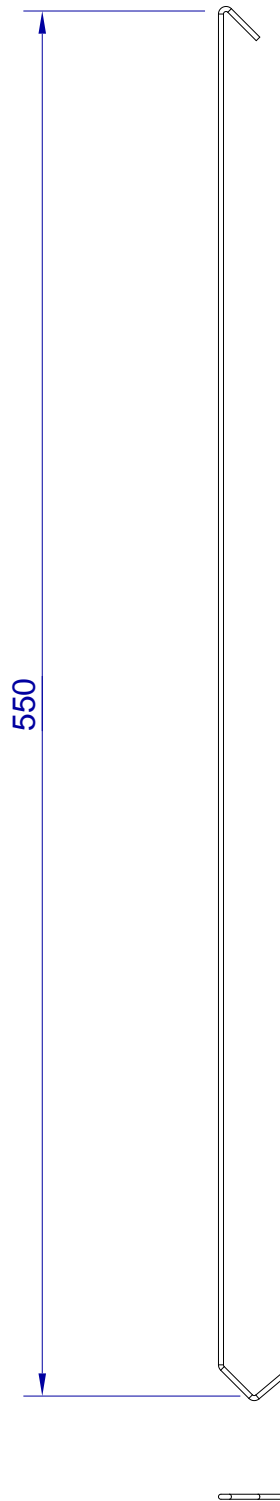

This drawing is HangOn AB property. It can't be reproduced or communicated without our written agreement

hang[®]
On

Product no.
550x2,0 PDV

Description
Hook, stock item