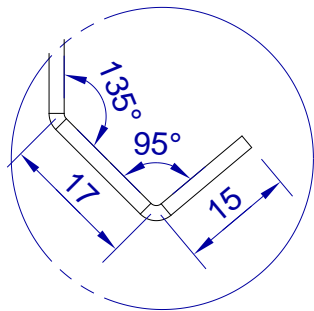

This drawing is HangOn AB property. It can't be reproduced or communicated without our written agreement

hang[®]
On

Product no.
550x2,0 PDV

Description
Hook, stock item