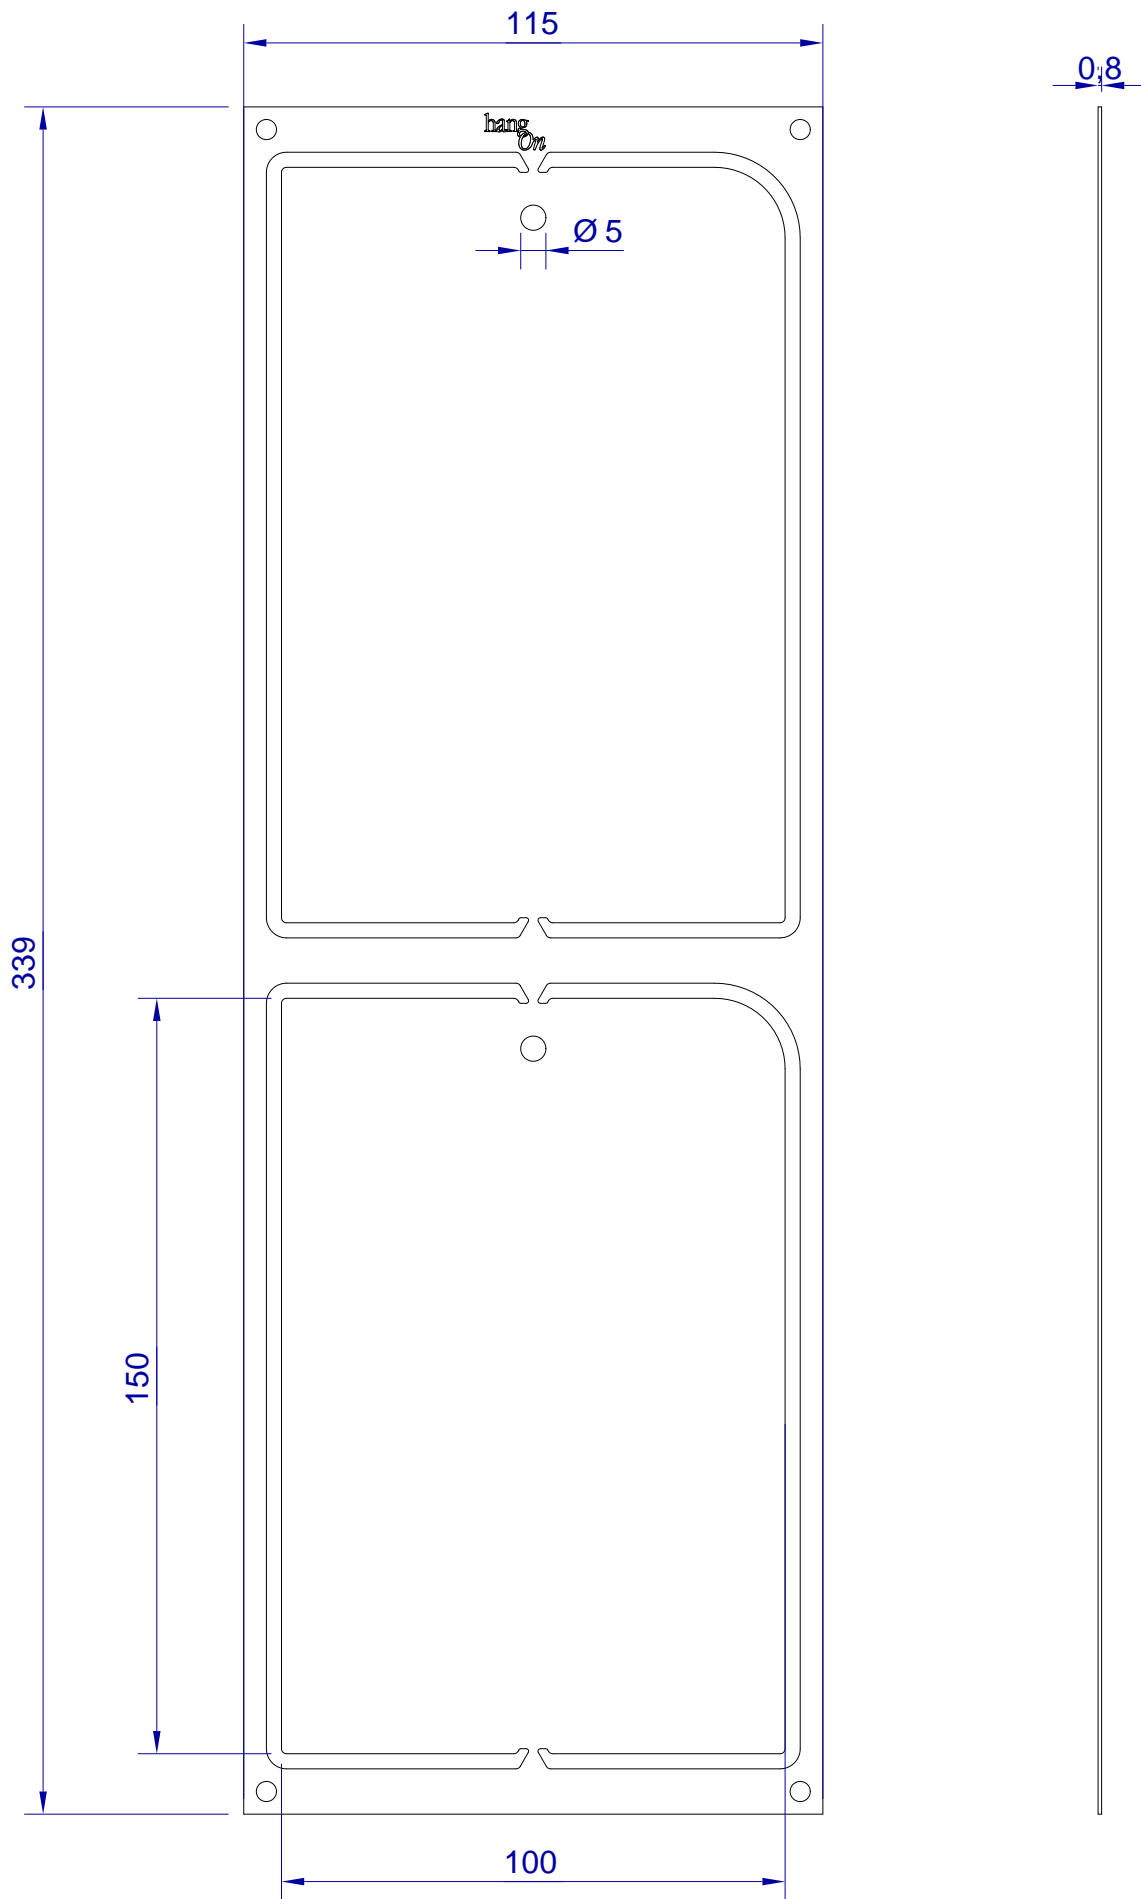

This drawing is HangOn AB property. It can't be reproduced or communicated without our written agreement

Product no.

KOP 100X150 2A

Description

HangOn Test panels with protective film, Alu