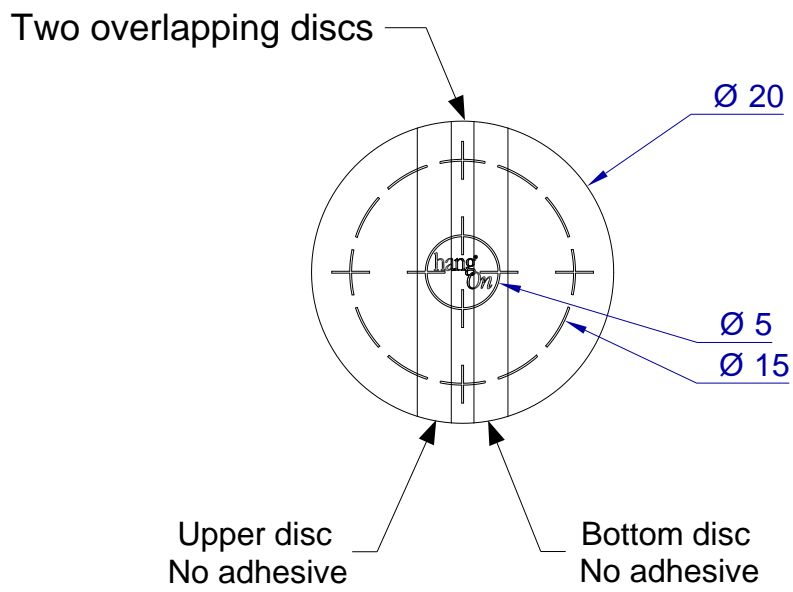

This drawing is HangOn AB property. It can't be reproduced or communicated without our written agreement

Product no.  
ERD 20

Description  
Wishbone disc