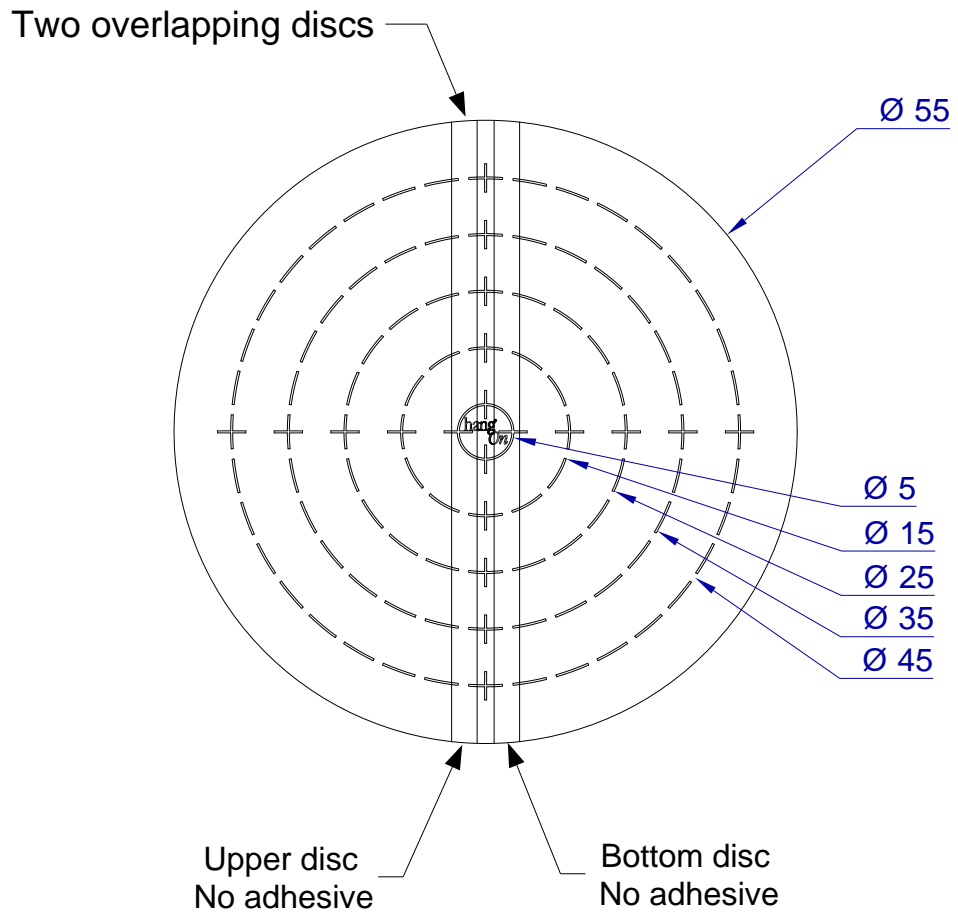

This drawing is HangOn AB property. It can't be reproduced or communicated without our written agreement

Product no.
ERD 55

Description
Wishbone disc