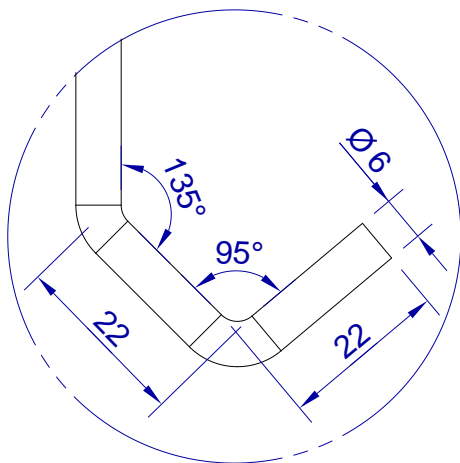

This drawing is HangOn AB property. It can't be reproduced or communicated without our written agreement

hang<sup>®</sup>  
On

Product no.  
300X6,0 90DVX2  
Description  
Hook, stock item