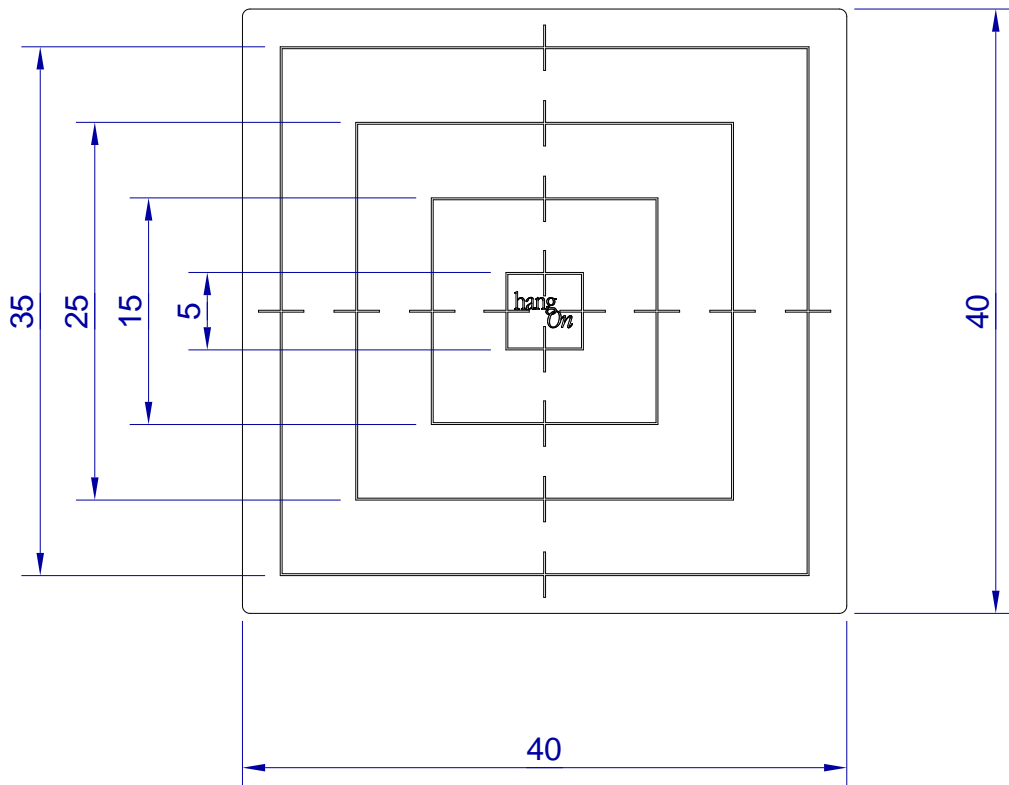

This drawing is HangOn AB property. It can't be reproduced or communicated without our written agreement

Product no.

EF 040

Description

Square labels