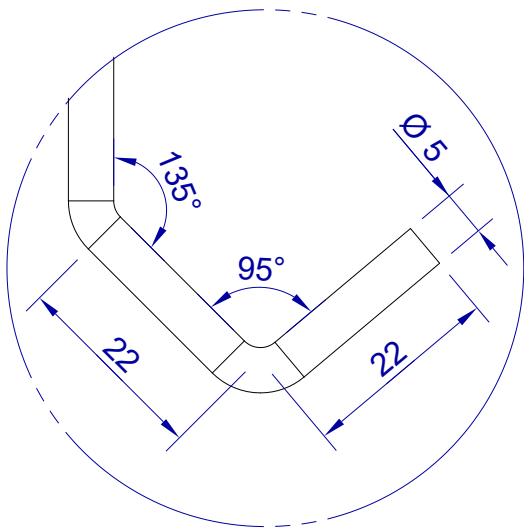

This drawing is HangOn AB property. It can't be reproduced or communicated without our written agreement

hang<sup>®</sup>  
On

Product no.  
600X5,0 PDVX2  
Description  
Hook, stock item