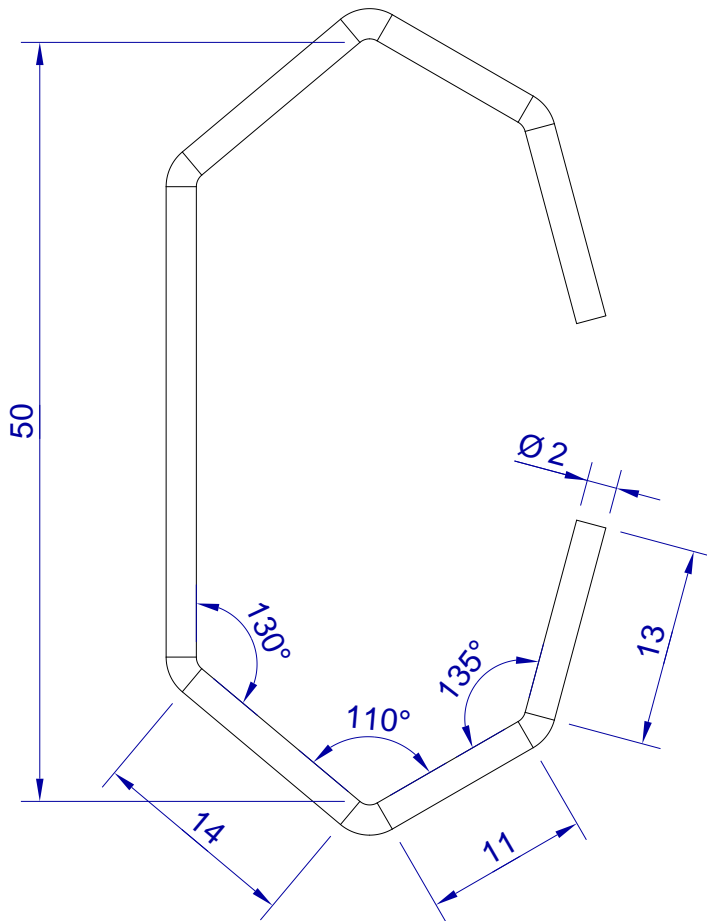

This drawing is HangOn AB property. It can't be reproduced or communicated without our written agreement

hang<sup>®</sup>  
On

Product no.  
050X2,0 PTRVX2  
Description  
Hook, stock item