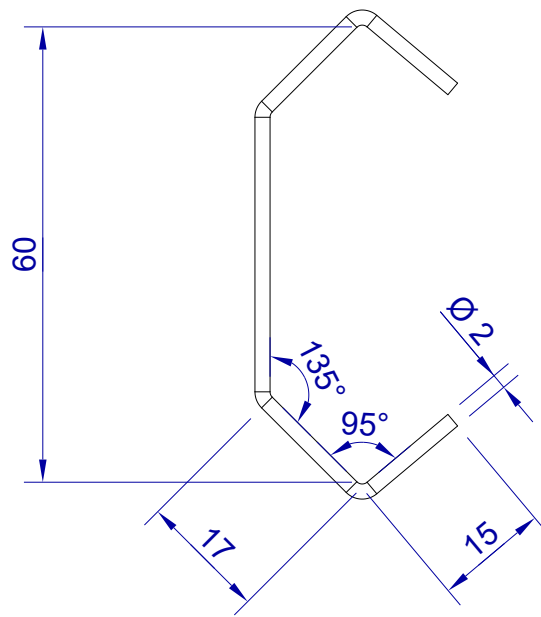

This drawing is HangOn AB property. It can't be reproduced or communicated without our written agreement

hang<sup>®</sup>  
On

Product no.  
060X2,0 PDVX2  
Description  
Hook, stock item