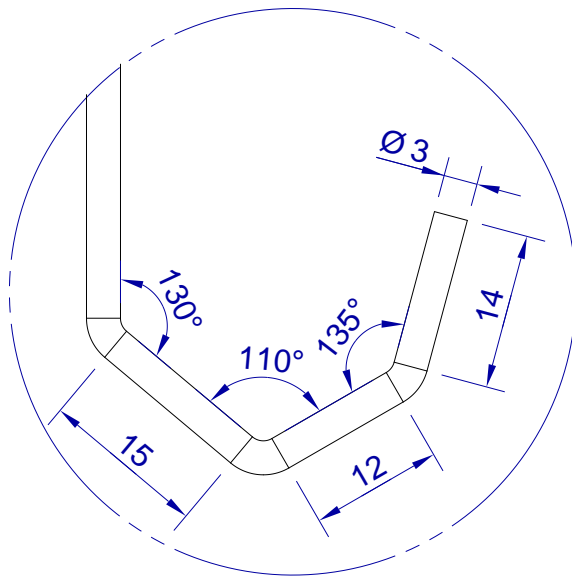

This drawing is HangOn AB property. It can't be reproduced or communicated without our written agreement

hang[®]
On

Product no.
500X3,0 PTRVX2
Description
Hook, stock item