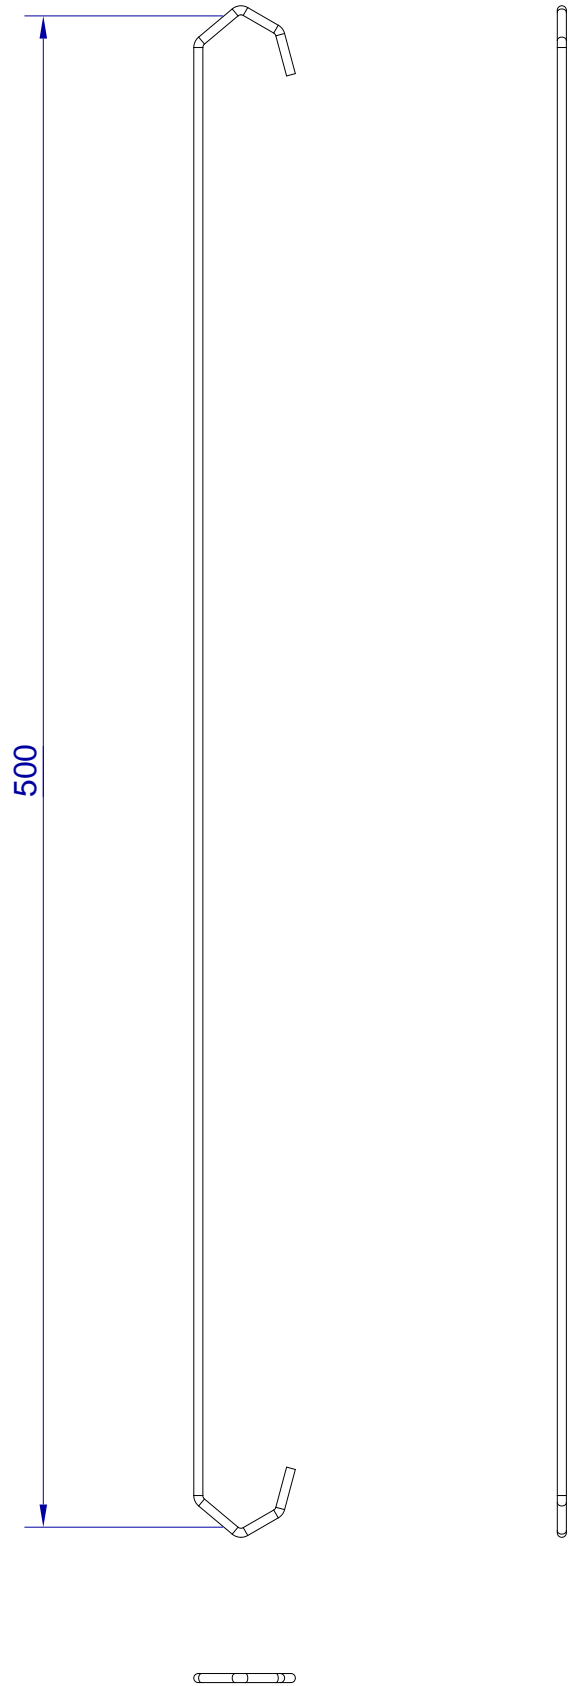

This drawing is HangOn AB property. It can't be reproduced or communicated without our written agreement

hang[®]
On

Product no.
500X3,0 PTRVX2
Description
Hook, stock item