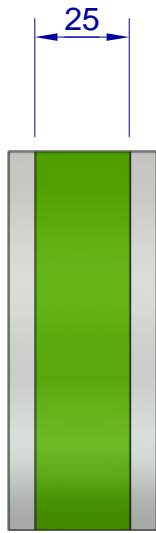

This drawing is HangOn AB property. It can't be reproduced or communicated without our written agreement

hang<sup>®</sup>  
On

Product no.

TS 025

Description

Silicone rubber tape