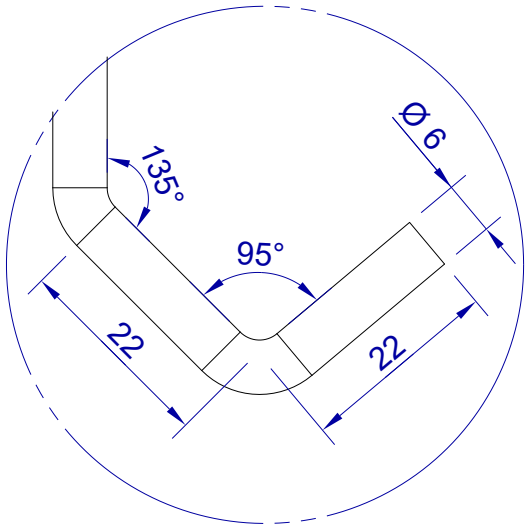

This drawing is HangOn AB property. It can't be reproduced or communicated without our written agreement

Product no.	300X6,0 PDVX2
Description	Hook, stock item