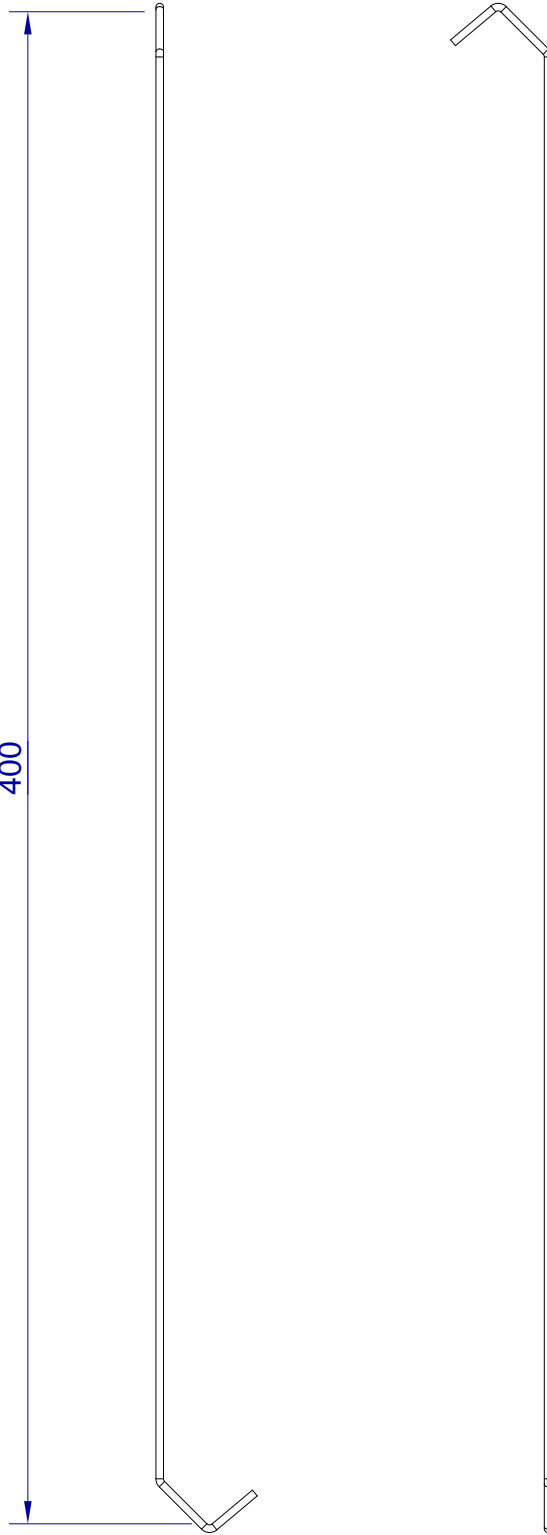

This drawing is HangOn AB property. It can't be reproduced or communicated without our written agreement

400

hang[®]
On

Product no.
400X2,0 90DVX2
Description
Hook, stock item