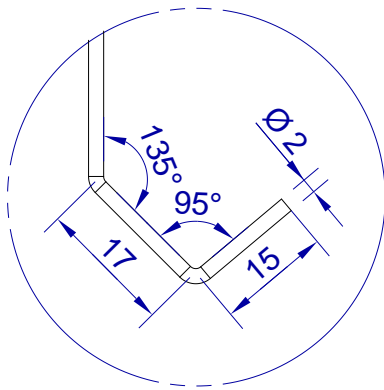

This drawing is HangOn AB property. It can't be reproduced or communicated without our written agreement

400

hang[®]
On

Product no.
400X2,0 90DVX2
Description
Hook, stock item