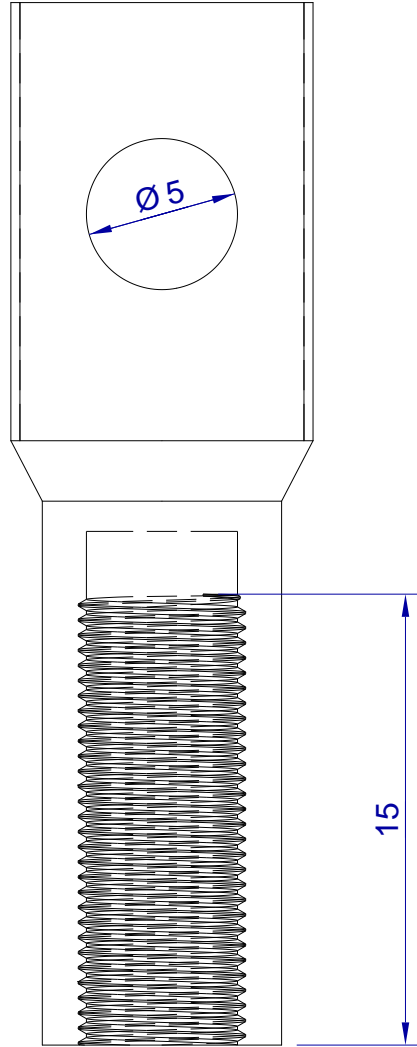

This drawing is HangOn AB property. It can't be reproduced or communicated without our written agreement

hang[®]
On

Product no.

MT 06

Description

Screw cap M6