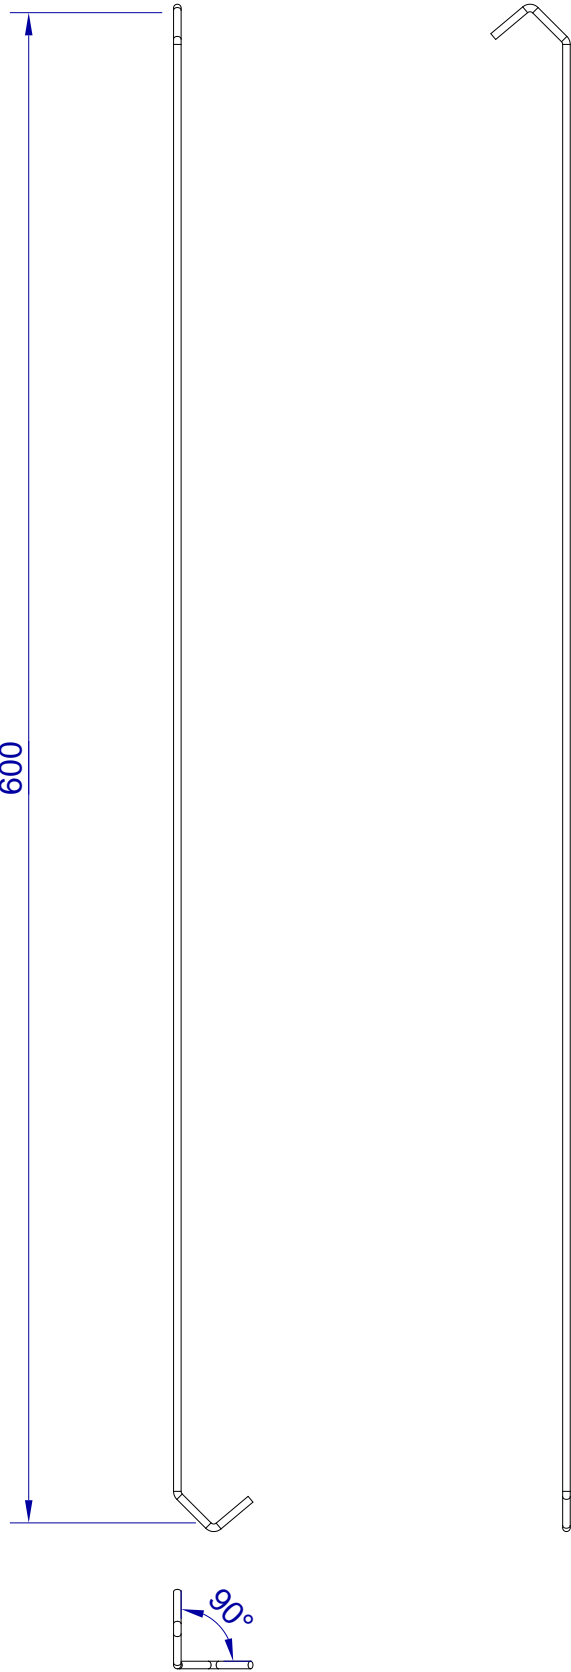

This drawing is HangOn AB property. It can't be reproduced or communicated without our written agreement

600

hang[®]
On

Product no.
600X3,0 90DVX2
Description
Hook, stock item