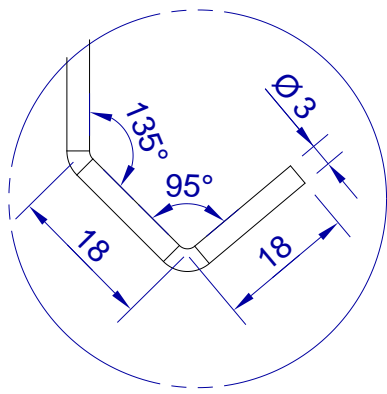

This drawing is HangOn AB property. It can't be reproduced or communicated without our written agreement

600

hang[®]
On

Product no.
600X3,0 90DVX2
Description
Hook, stock item