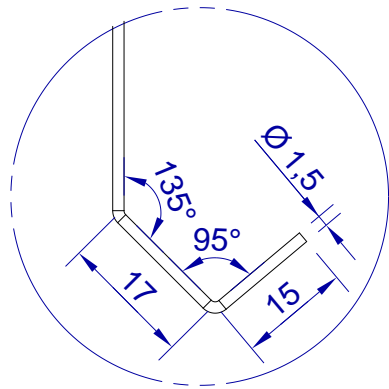

This drawing is HangOn AB property. It can't be reproduced or communicated without our written agreement

hang<sup>®</sup>  
On

Product no.  
350X1,5 90DVX2  
Description  
Hook, stock item