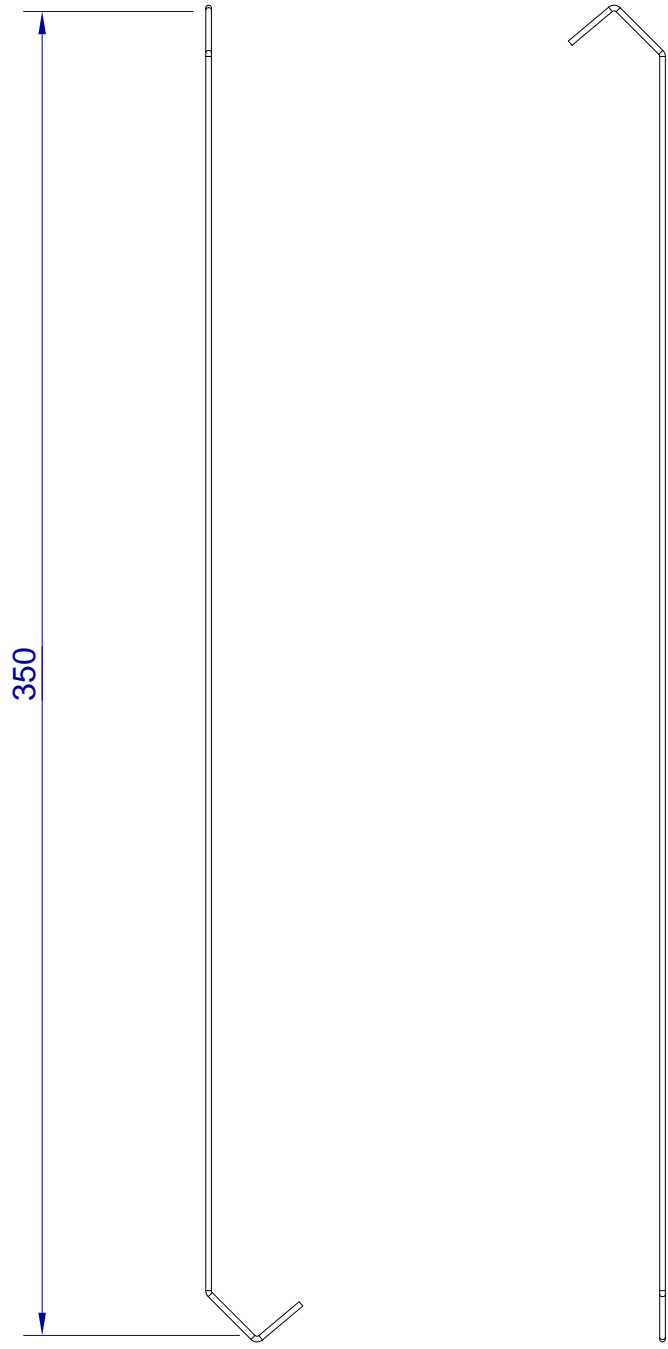

This drawing is HangOn AB property. It can't be reproduced or communicated without our written agreement

hang<sup>®</sup>  
On

Product no.  
350X1,5 90DVX2  
Description  
Hook, stock item