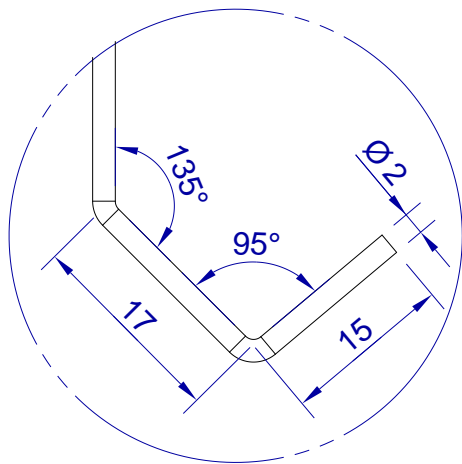

This drawing is HangOn AB property. It can't be reproduced or communicated without our written agreement

hang[®]
On

Product no.
250X2,0 90DV
Description
Hook