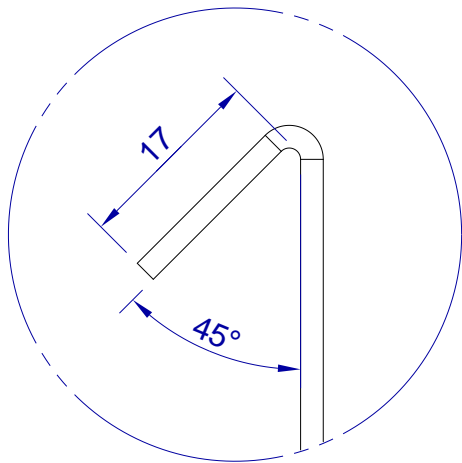

This drawing is HangOn AB property. It can't be reproduced or communicated without our written agreement

hang[®]
On

Product no.
250X2,0 90DV
Description
Hook