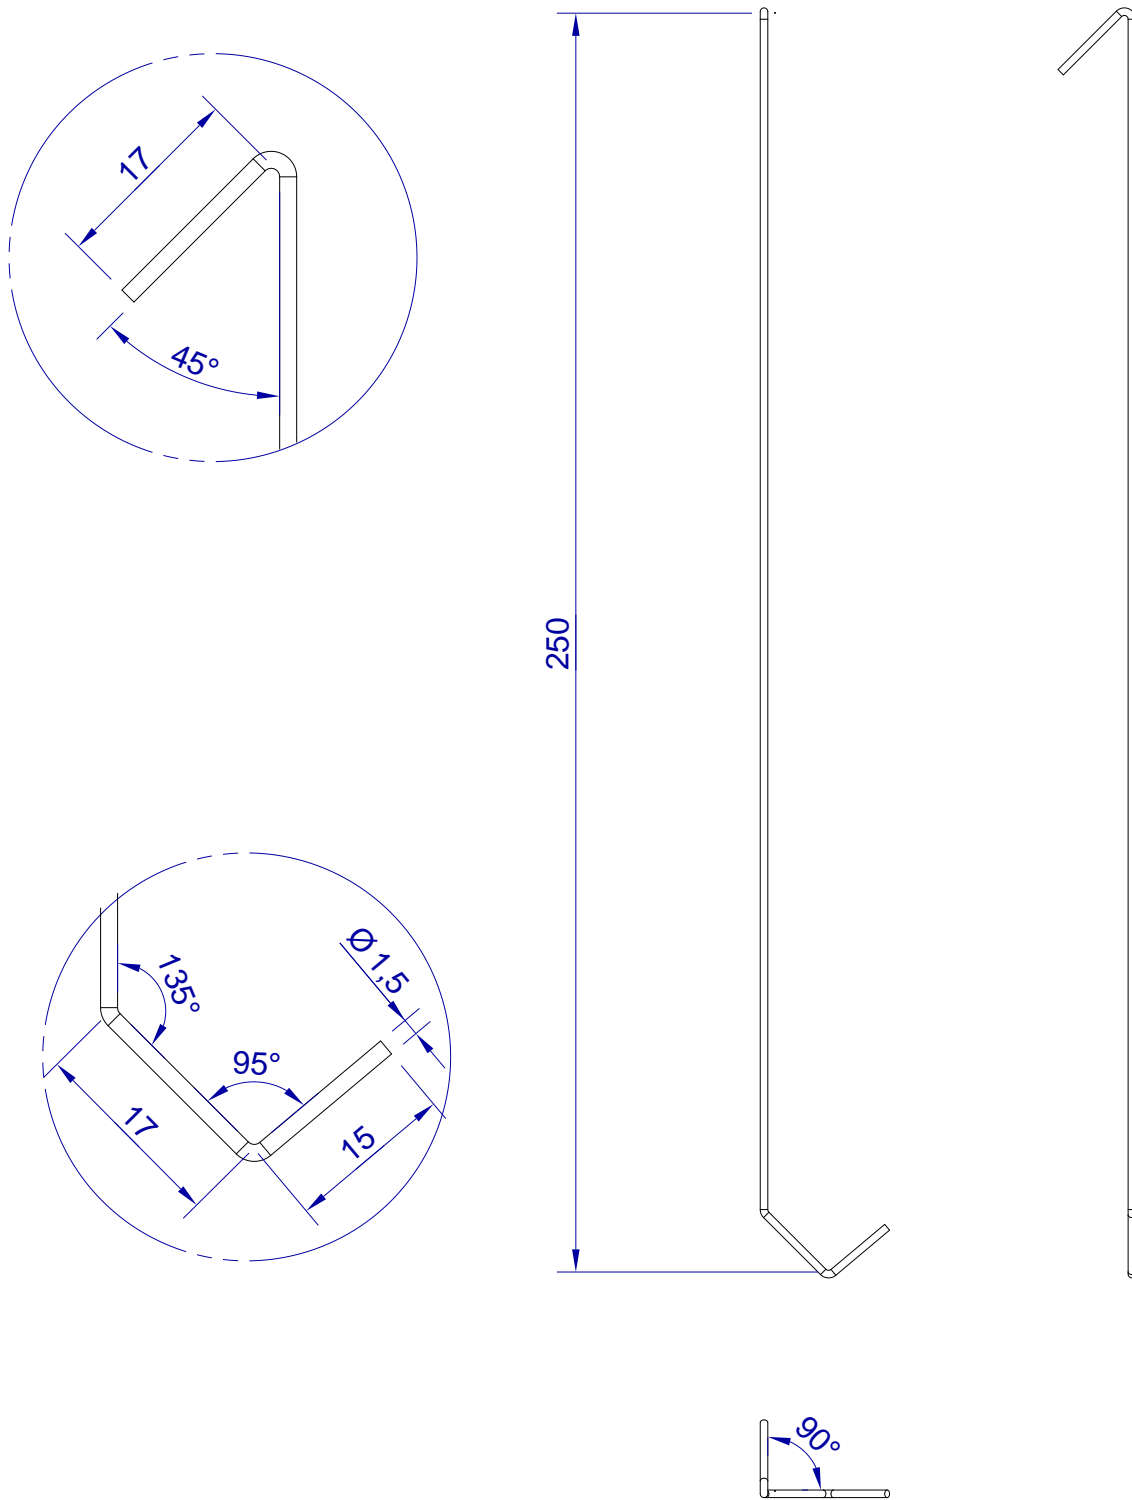

This drawing is HangOn AB property. It can't be reproduced or communicated without our written agreement

hang<sup>®</sup>  
On

Product no.  
250X1,5 90DV  
Description  
Hook