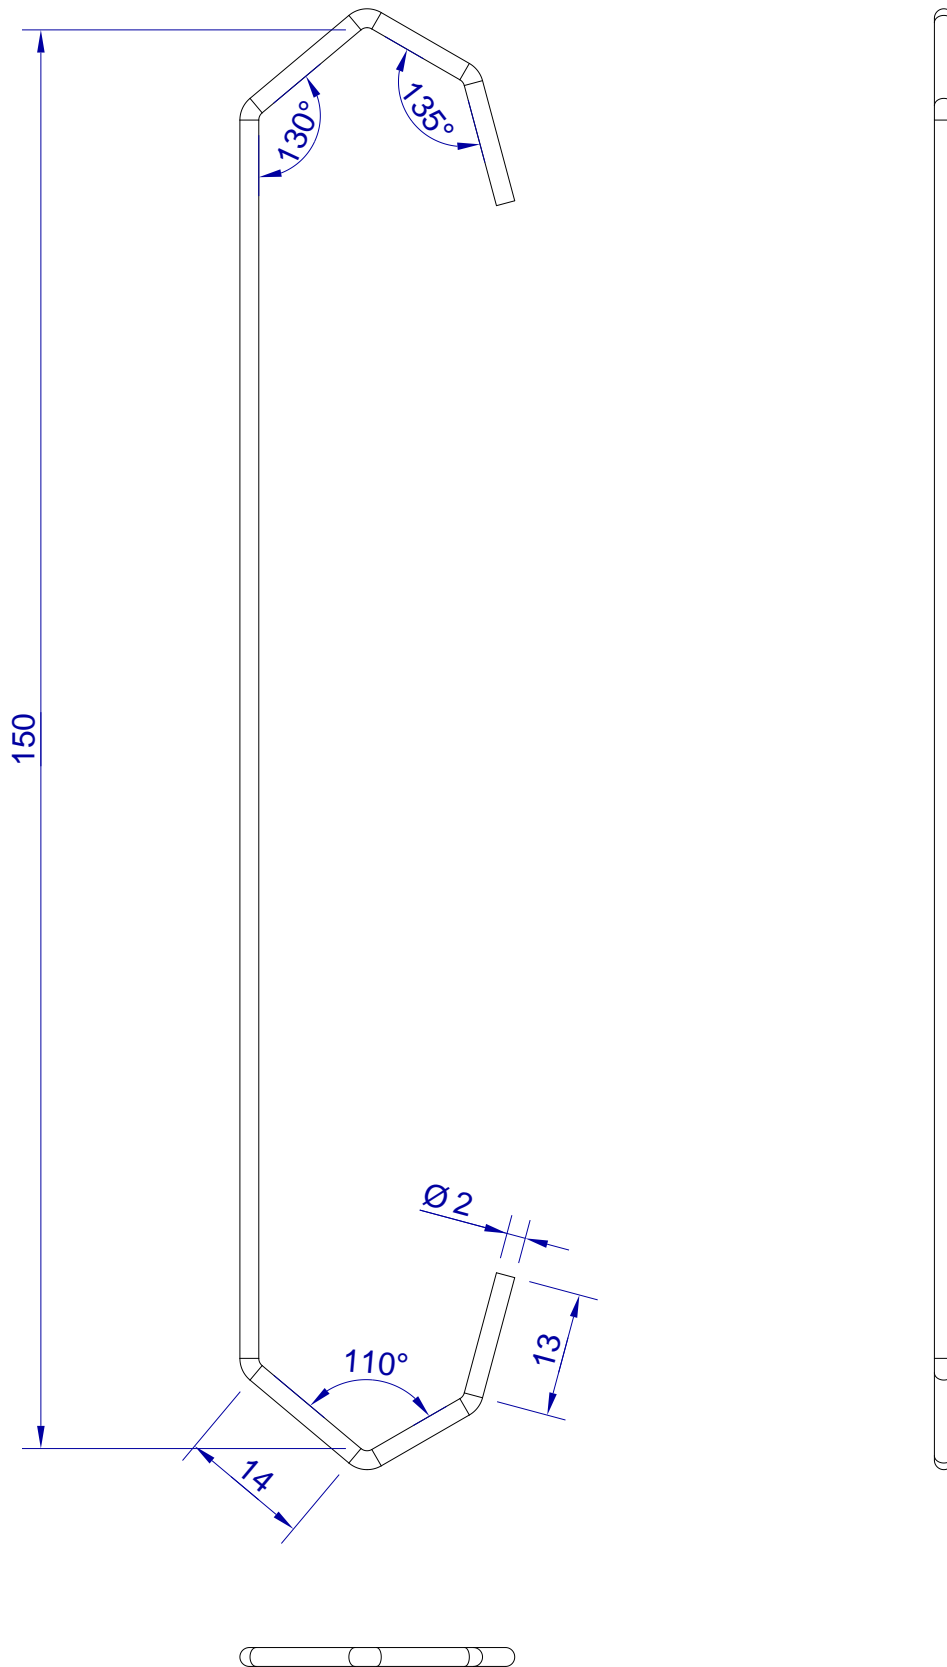

This drawing is HangOn AB property. It can't be reproduced or communicated without our written agreement

hang<sup>®</sup>  
On

Product no.  
150X2,0 PTRVX2  
Description  
Hook, stock item