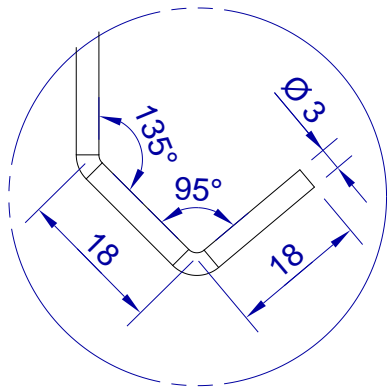

This drawing is HangOn AB property. It can't be reproduced or communicated without our written agreement

hang[®]
On

Product no.
250X3,0 90DVX2
Description
Hook, stock item