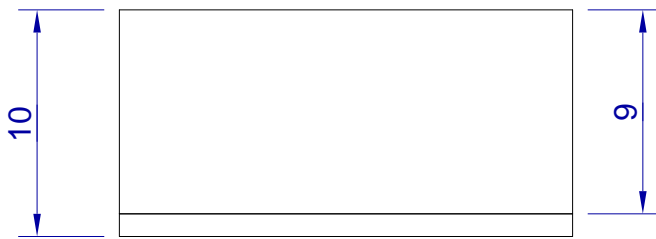

This drawing is HangOn AB property. It can't be reproduced or communicated without our written agreement

hang<sup>®</sup>  
On

Product no.  
DKK 202010

Description  
Spacer pads 20x20x10 mm