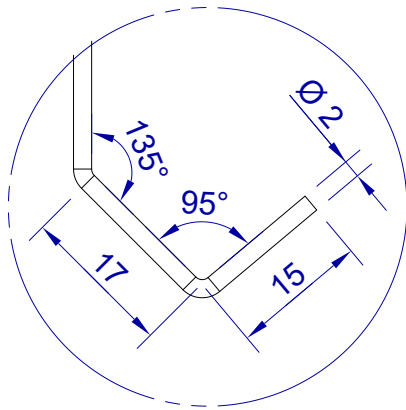

This drawing is HangOn AB property. It can't be reproduced or communicated without our written agreement

hang<sup>®</sup>  
On

Product no.

900X2,0 PDVX2

Description

Hook, stock item NEW BOX QTY