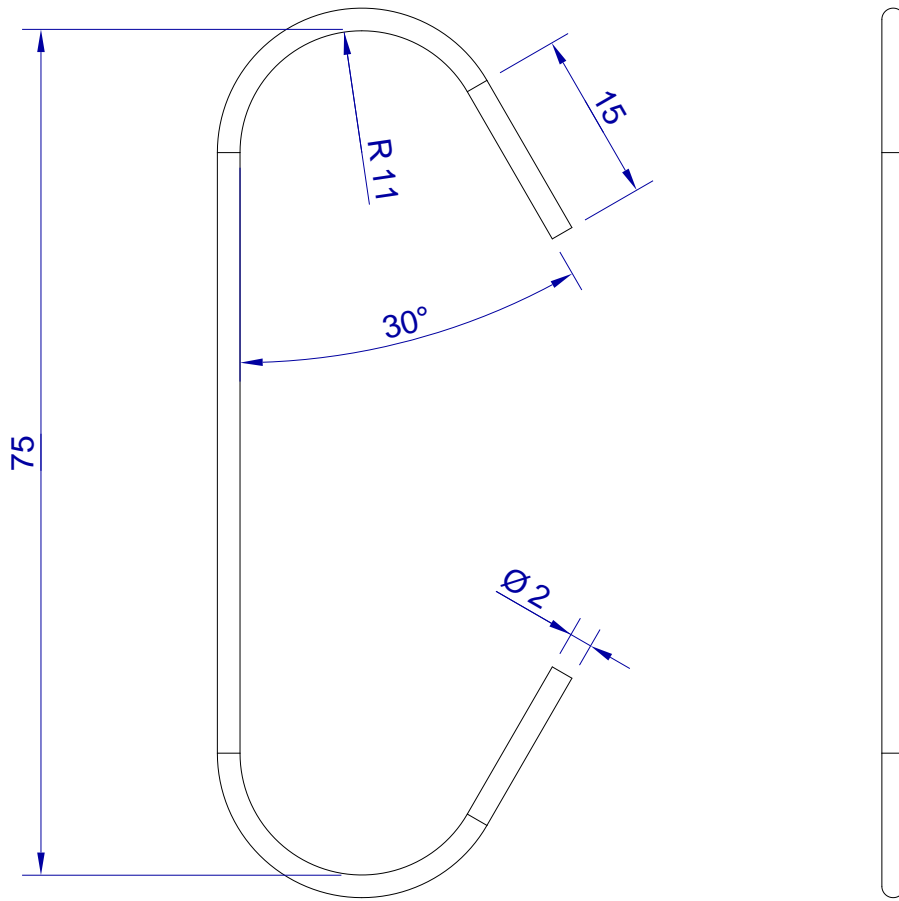

This drawing is HangOn AB property. It can't be reproduced or communicated without our written agreement

hang[®]
On

Product no.
075X2,0 PR11X2
Description
Hook, stock item