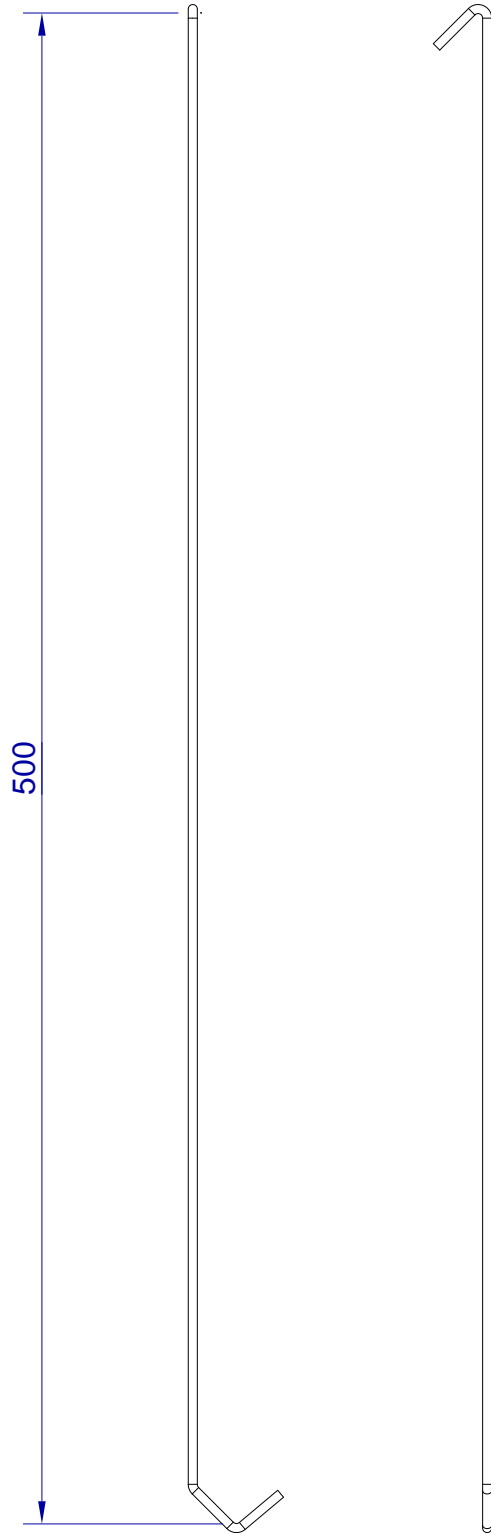

This drawing is HangOn AB property. It can't be reproduced or communicated without our written agreement

hang[®]
On

Product no.
500X3,0 90DV
Description
Hook