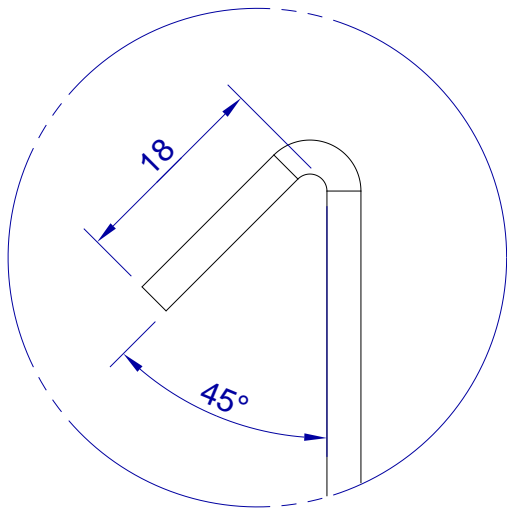

This drawing is HangOn AB property. It can't be reproduced or communicated without our written agreement

hang[®]
On

Product no.
500X3,0 90DV
Description
Hook