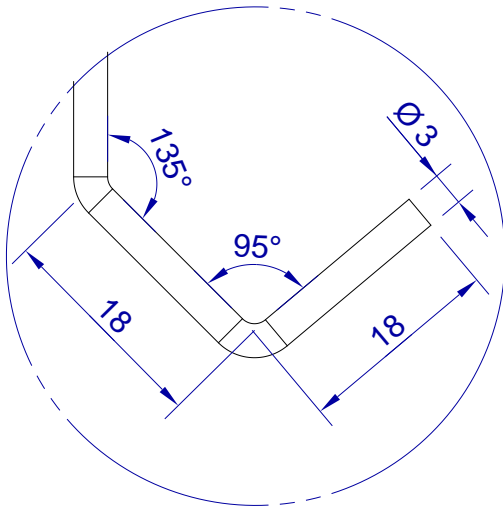

This drawing is HangOn AB property. It can't be reproduced or communicated without our written agreement

hang[®]
On

Product no.
500X3,0 90DV
Description
Hook