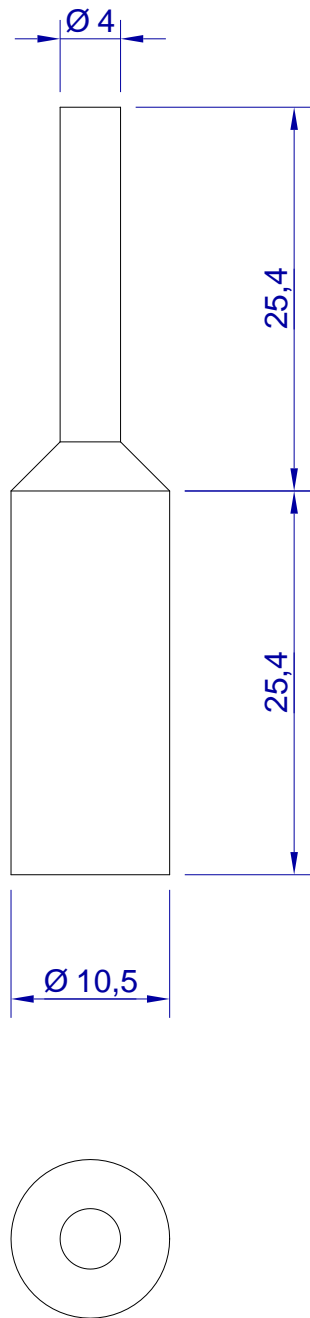

This drawing is HangOn AB property. It can't be reproduced or communicated without our written agreement

Product no.

GD 0414

Description

Cylindrical pull plug Green