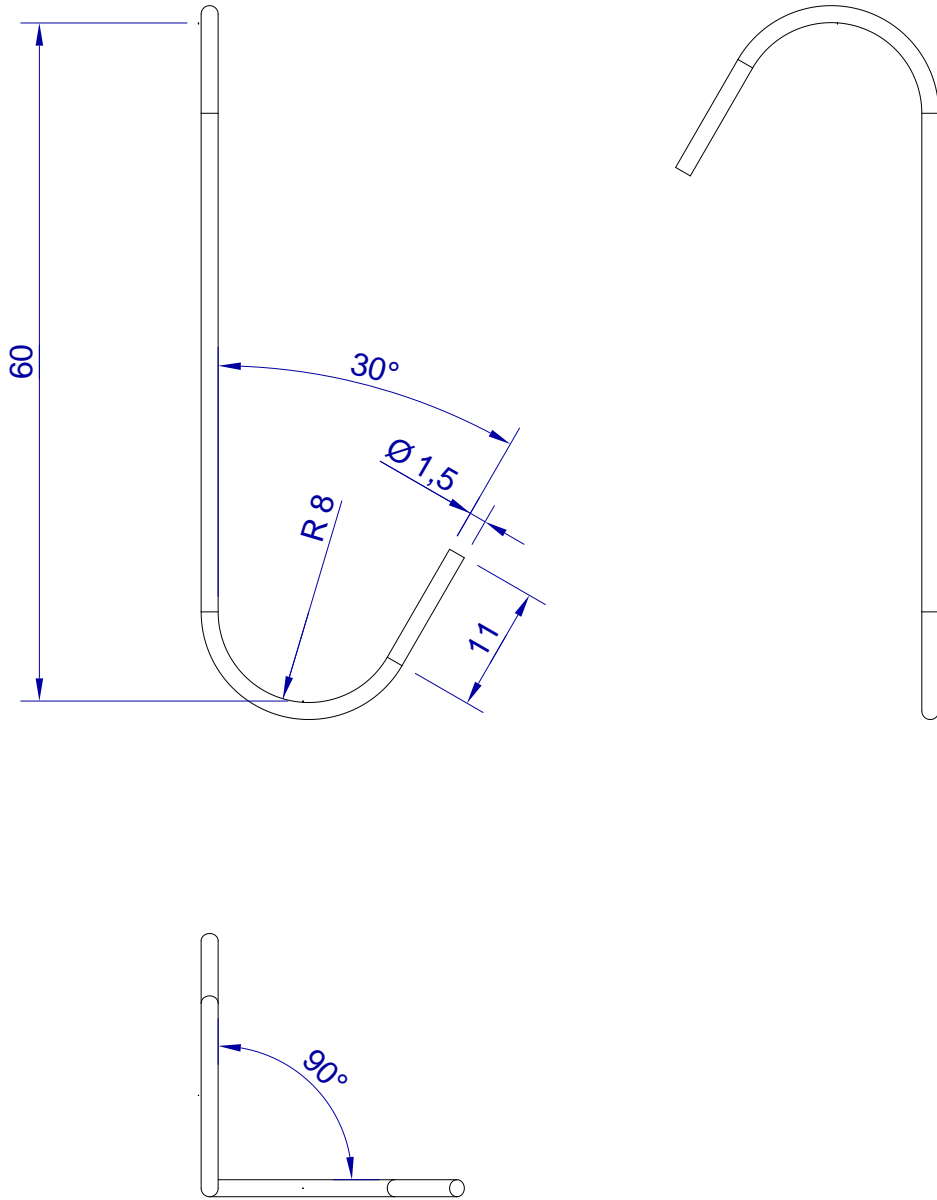

This drawing is HangOn AB property. It can't be reproduced or communicated without our written agreement

hang[®]
On

Product no.
060X1,5 90RX2

Description
Hook, stock item