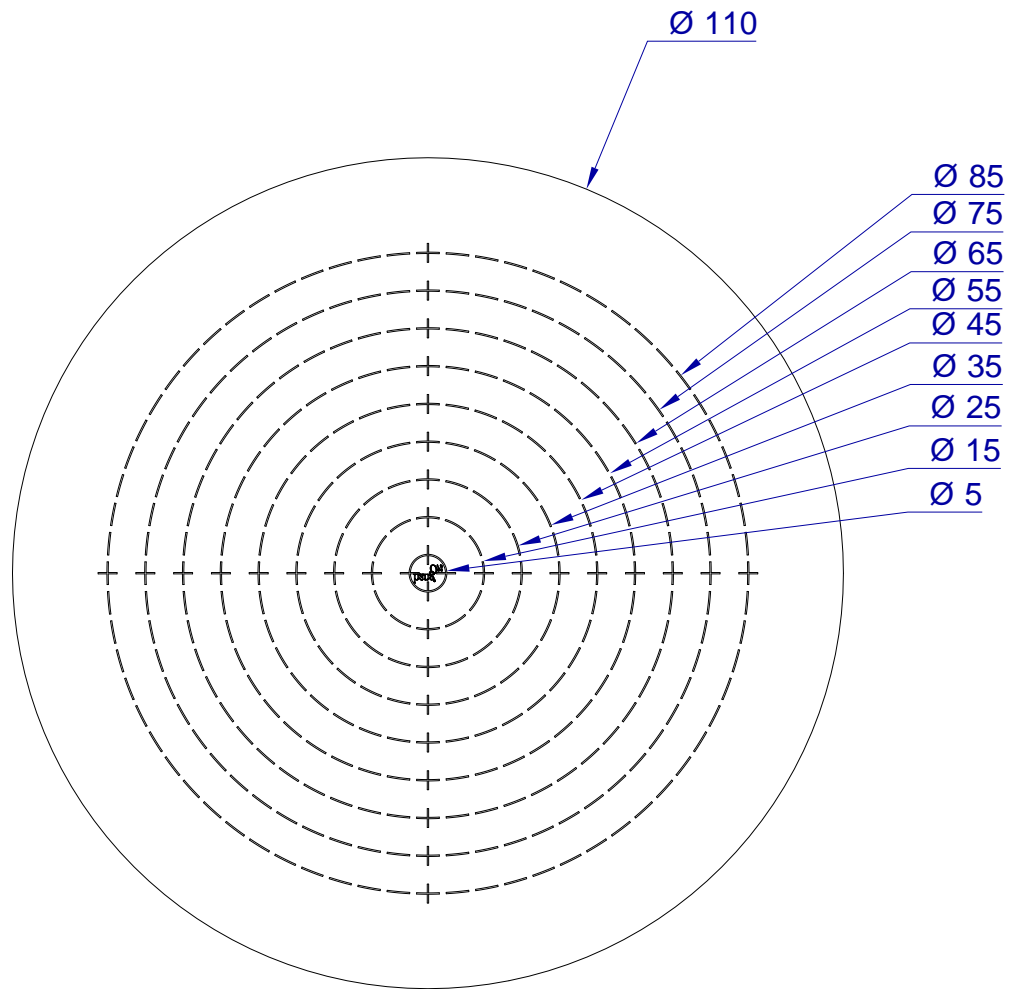

This drawing is HangOn AB property. It can't be reproduced or communicated without our written agreement

Product no.  
ERX 110

Description  
Disc with target rings and slit back