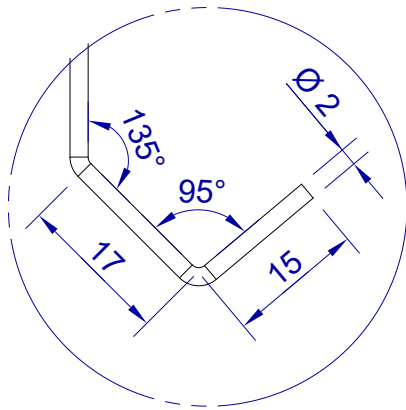

This drawing is HangOn AB property. It can't be reproduced or communicated without our written agreement

Product no.	500X2,0 PDVX2
Description	Hook, stock item