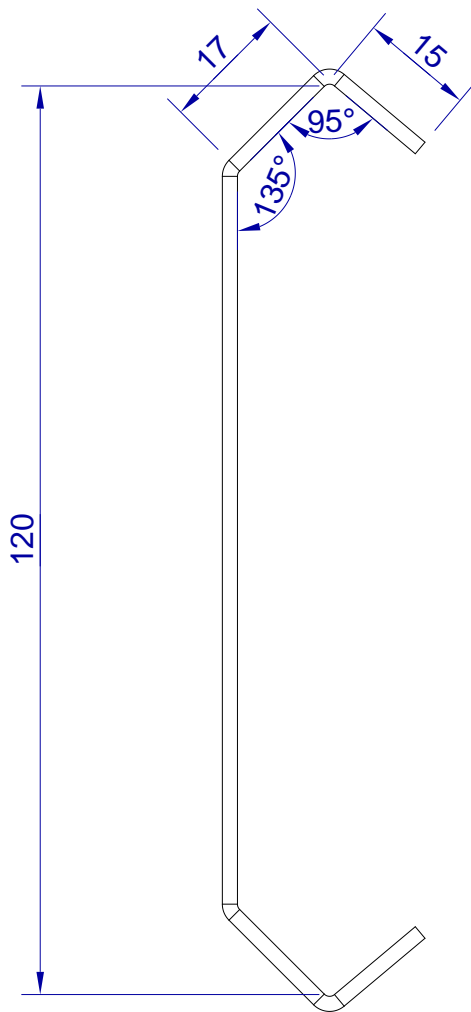

This drawing is HangOn AB property. It can't be reproduced or communicated without our written agreement

hang<sup>®</sup>  
On

Product no.

F120X2,0 PDVX2

Description

Fixed hooks, stock item

2026-04-09 11:19