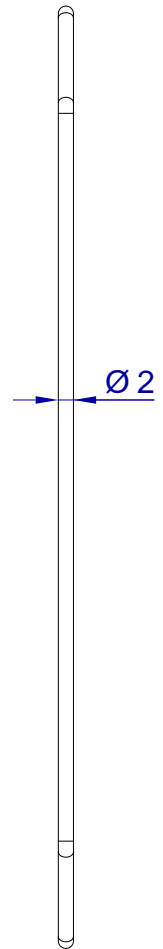

This drawing is HangOn AB property. It can't be reproduced or communicated without our written agreement

hang<sup>®</sup>  
On

Product no.

F120X2,0 PDVX2

Description

Fixed hooks, stock item

2026-04-09 11:19