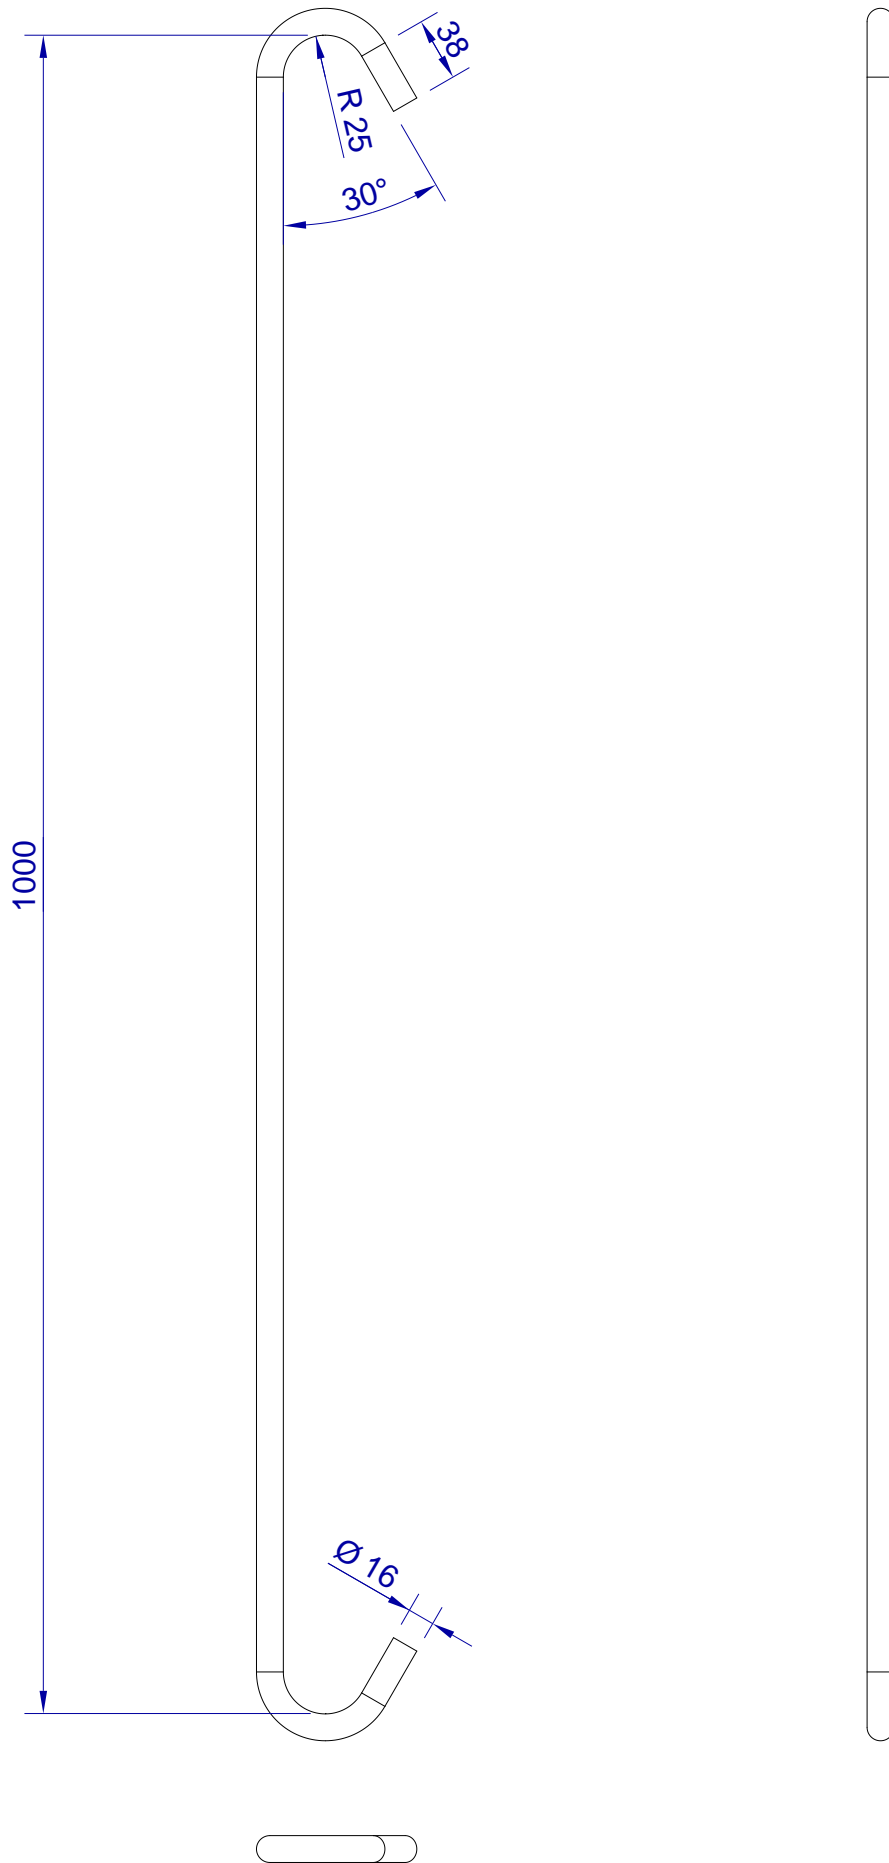

This drawing is HangOn AB property. It can't be reproduced or communicated without our written agreement

hang[®]
On

Product no.
1000X16,0 PRX2
Description
Hook, stock item