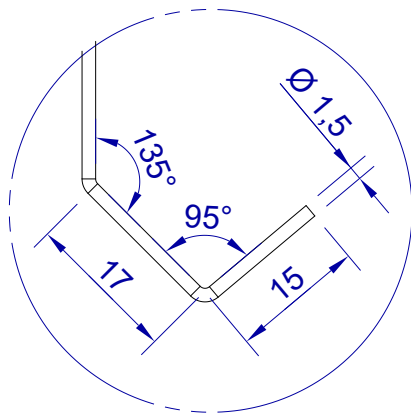

This drawing is HangOn AB property. It can't be reproduced or communicated without our written agreement

hang[®]
On

Product no.
350X1,5 PDVX2
Description
Hook, stock item