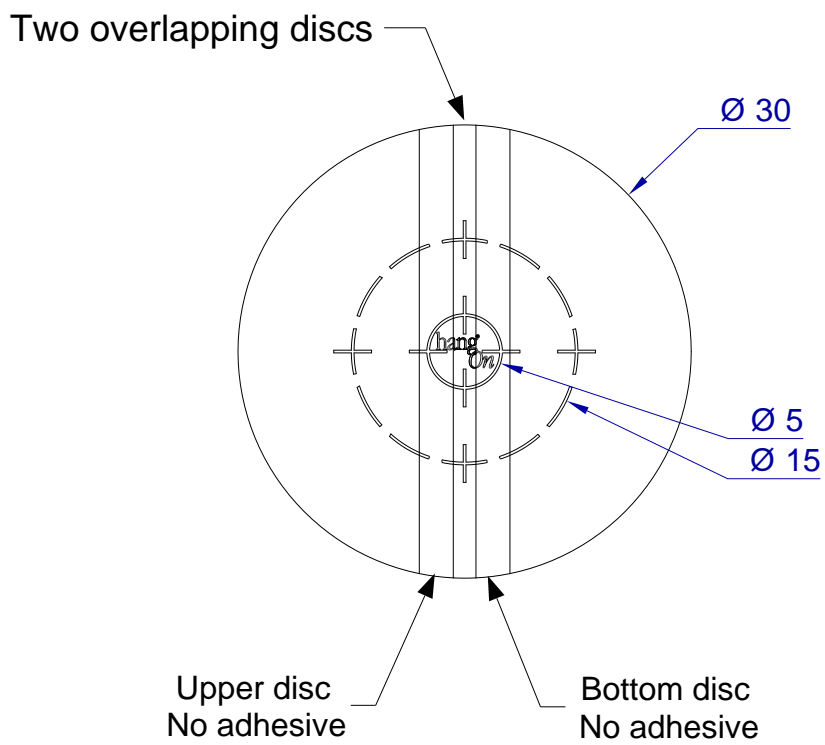

This drawing is HangOn AB property. It can't be reproduced or communicated without our written agreement

Product no.
ERD 30

Description
Wishbone disc