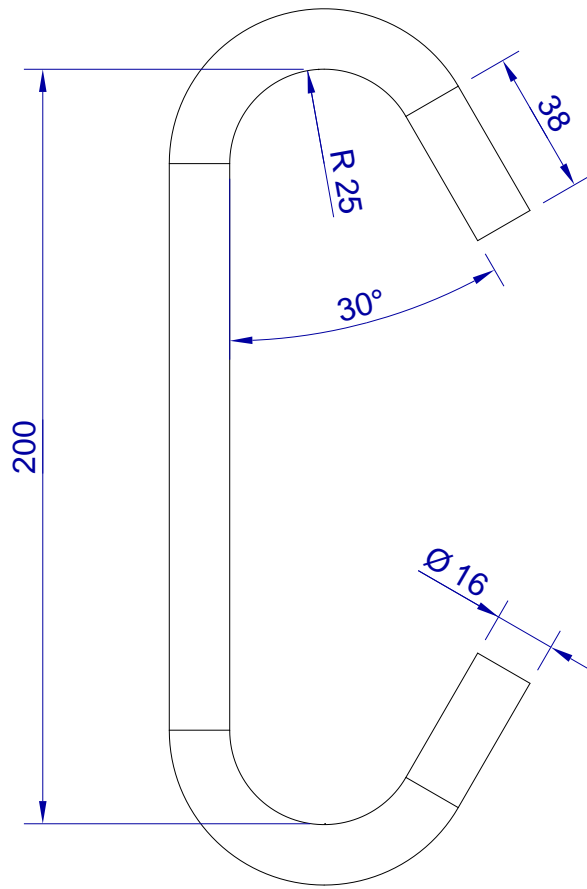

This drawing is HangOn AB property. It can't be reproduced or communicated without our written agreement

hang[®]
On

Product no.
200X16,0 PRX2

Description
Hook, stock item

2026-04-01 13:00