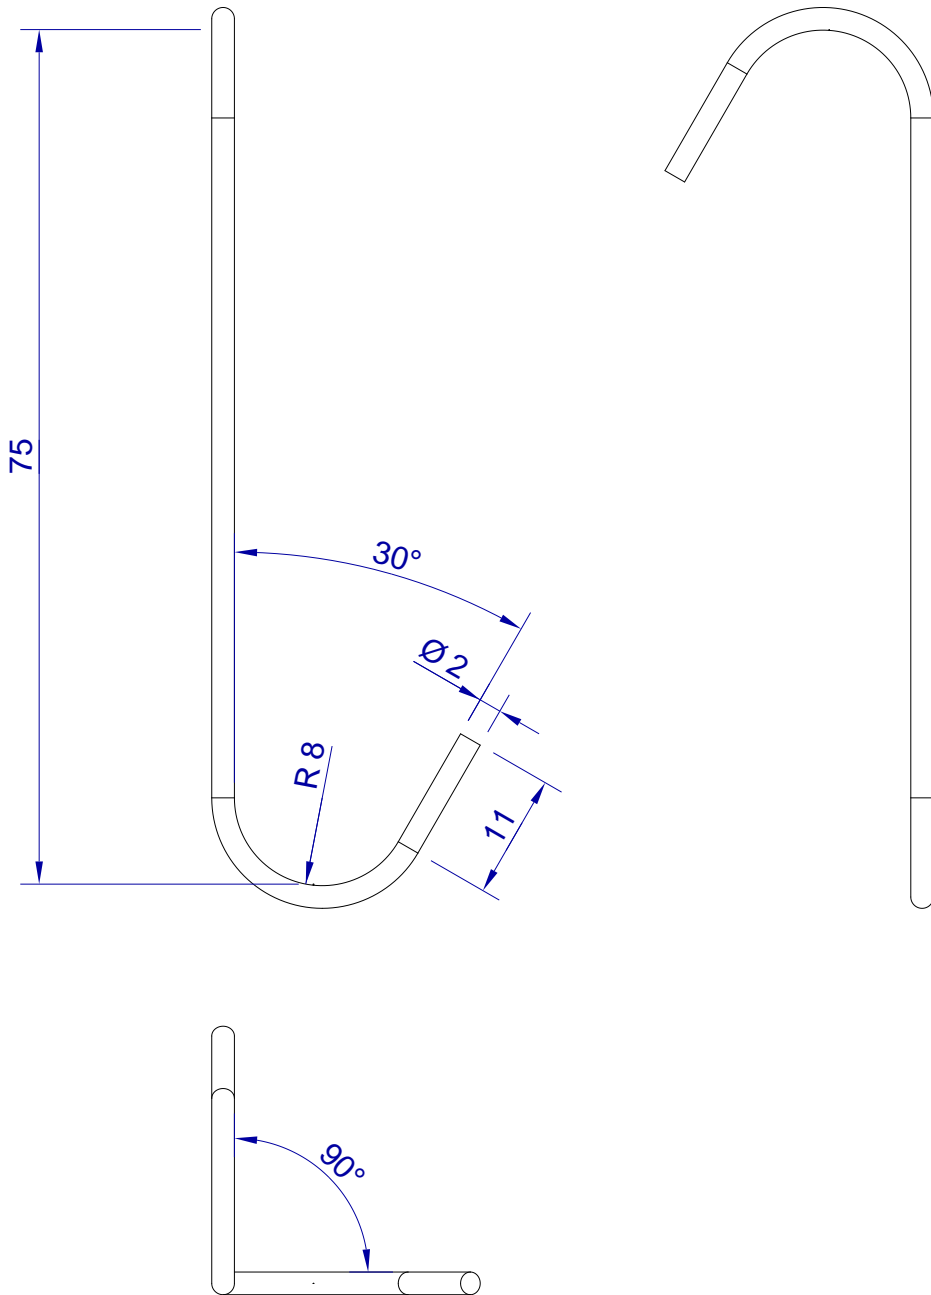

This drawing is HangOn AB property. It can't be reproduced or communicated without our written agreement

hang[®]
On

Product no.
075X2,0 90RX2

Description
Hook, stock item